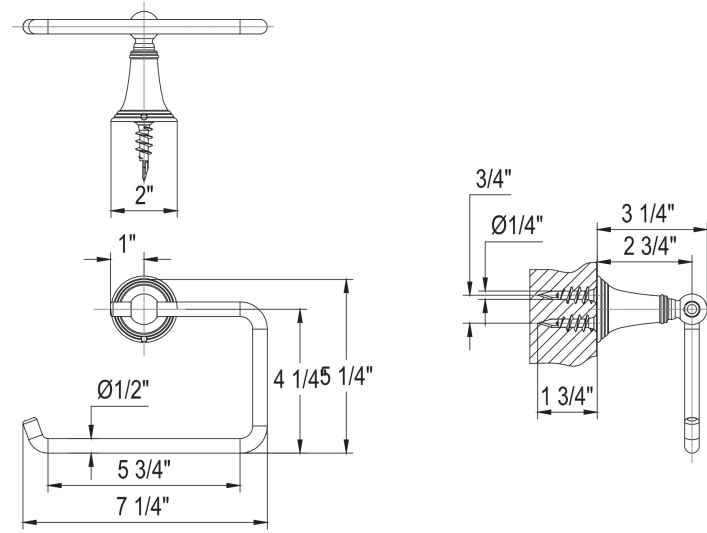

AVAILABLE FINISHES:

- Polished Chrome (11-58-PC)
- Polished Nickel (11-58-PN)
- Satin Nickel (11-58-SN)
- Bronze (11-58-BZ)

18in Towel Slide Bar with Handshower
Product #: 11-65

AVAILABLE FINISHES:

- Polished Chrome (11-65-PC)
- Polished Nickel (11-65-PN)
- Satin Nickel (11-65-SN)
- Bronze (11-65-BZ)