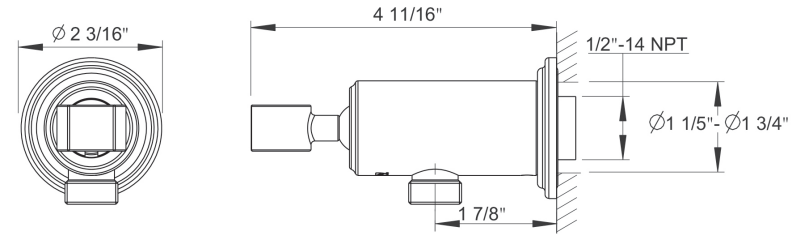

SERIES 15

PRODUCT DESCRIPTION

Wall Bracket with Outlet
Product #: 15-35

AVAILABLE FINISHES:

- Polished Chrome (15-35-PC)
- Polished Nickel (15-35-PN)
- Satin Nickel (15-35-SN)