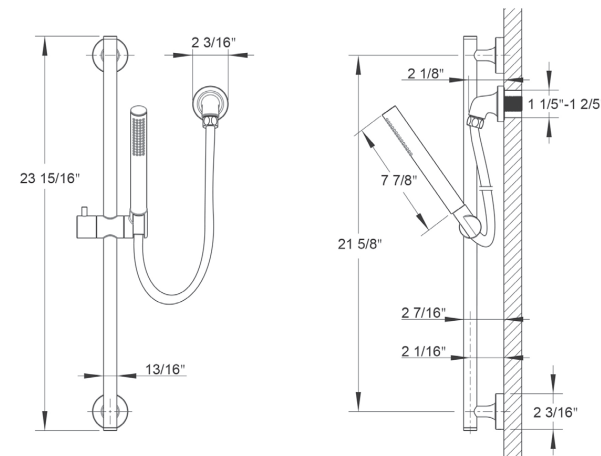

Slide Bar with Hand Shower Product #: 17-31

AVAILABLE FINISHES:

- Polished Chrome (17-31-PC)
- Polished Nickel (17-31-PN)
- Satin Nickel (17-31-SN)
- Bronze (17-31-BZ)