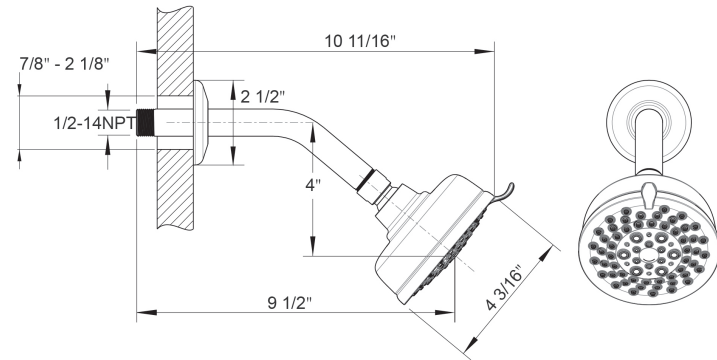

Shower Head
Product #: 11-21

AVAILABLE FINISHES:

- Polished Chrome (11-21-PC)
- Polished Nickel (11-21-PN)
- Satin Nickel (11-21-SN)
- Bronze (11-21-BZ)