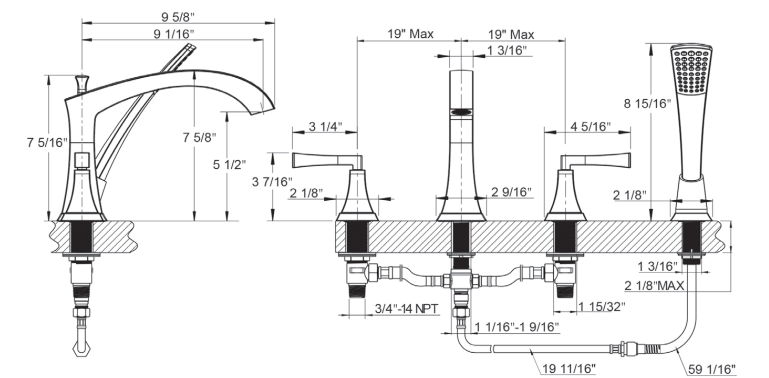

Roman Tub Faucet with Handshower Product #: 14-03-T

AVAILABLE FINISHES:

- Polished Chrome (14-03-T-PC)
- Polished Nickel (14-03-T-PN)
- Satin Nickel (14-03-T-SN)
- Bronze (14-03-T-BZ)

This trim set requires valve:
DTHS-R-RGH