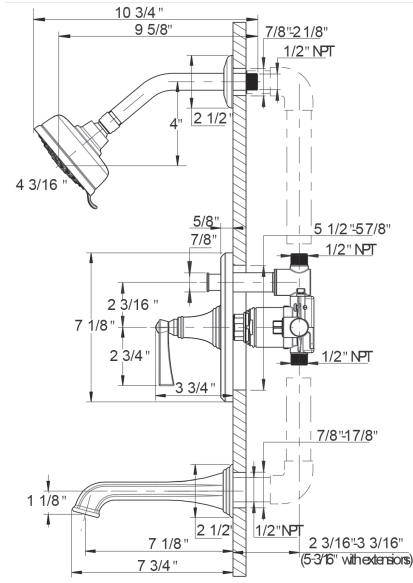

SERIES 11

PRODUCT DESCRIPTION

Pressure Balance Tub and Shower Trim Product #: 11-14-T

AVAILABLE FINISHES:

- Polished Chrome (11-14-T-PC)
- Polished Nickel (11-14-T-PN)
- Satin Nickel (11-14-T-SN)
- Bronze (11-14-T-BZ)

This trim set requires valve:
PBTS-RGH