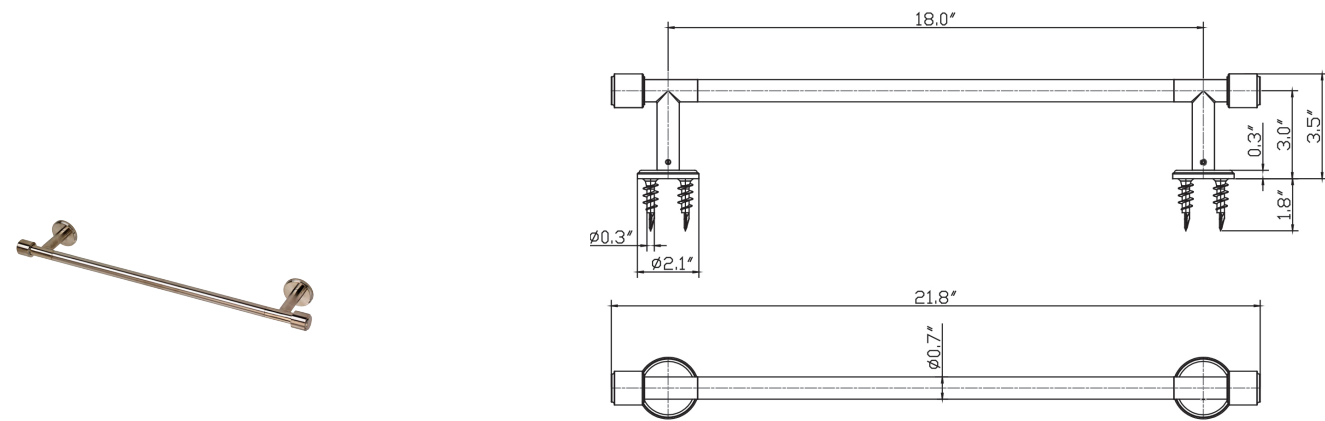

SERIES 15

PRODUCT DESCRIPTION

Paper Holder
Product #: 15-59

AVAILABLE FINISHES:

- Polished Chrome (15-59-PC)
- Polished Nickel (15-59-PN)
- Satin Nickel (15-59-SN)

18" Towel Bar
Product #: 15-65

AVAILABLE FINISHES: