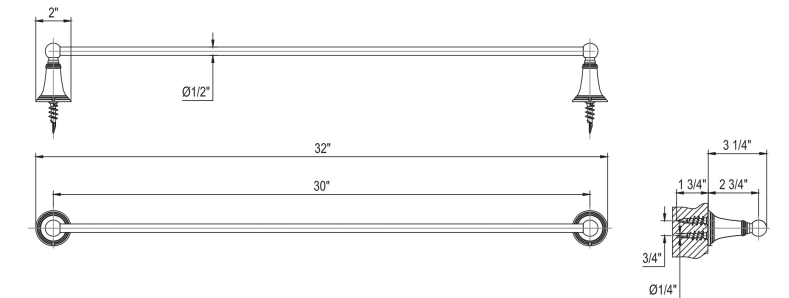

AVAILABLE FINISHES:

- Polished Chrome (11-66-PC)
- Polished Nickel (11-66-PN)
- Satin Nickel (11-66-SN)
- Bronze (11-66-BZ)

30in Towel Slide Bar with Handshower
Product #: 11-67