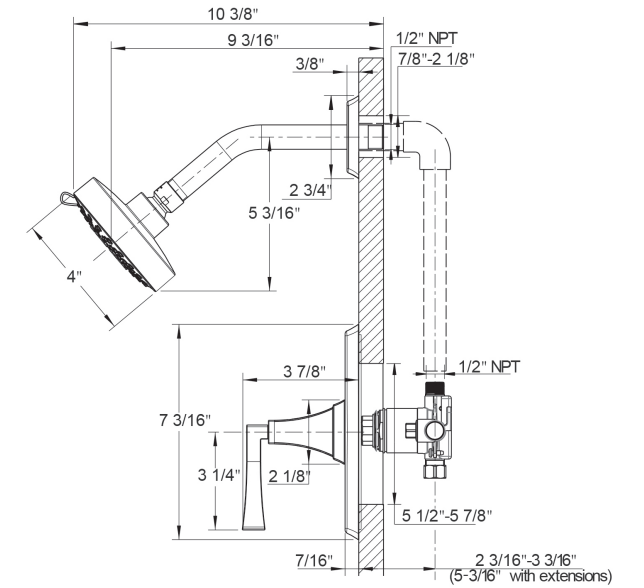

Pressure Balance Shower Trim
Product #: 14-15-T

AVAILABLE FINISHES:

- Polished Chrome (14-15-T-PC)
- Polished Nickel (14-15-T-PN)
- Satin Nickel (14-15-T-SN)
- Bronze (14-15-T-BZ)

This trim set requires valve:
PBS-RGH