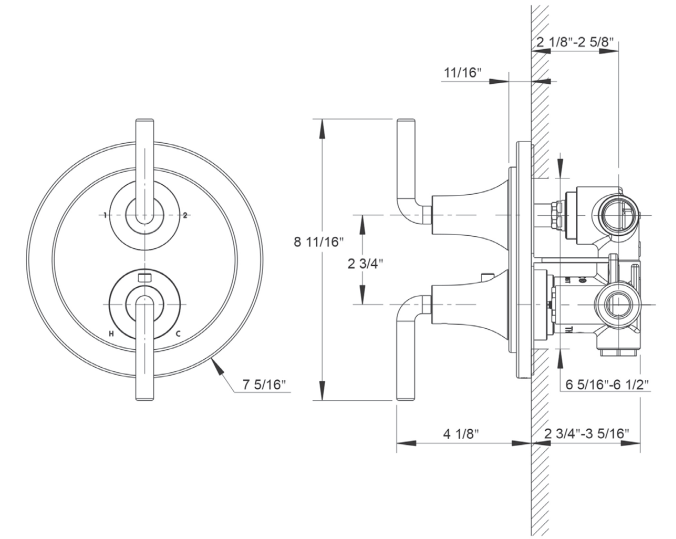

SERIES 17

PRODUCT DESCRIPTION

Dual Control Thermostatic with Diverter and Volume Control Valve Trim
Product #: 17-20-T