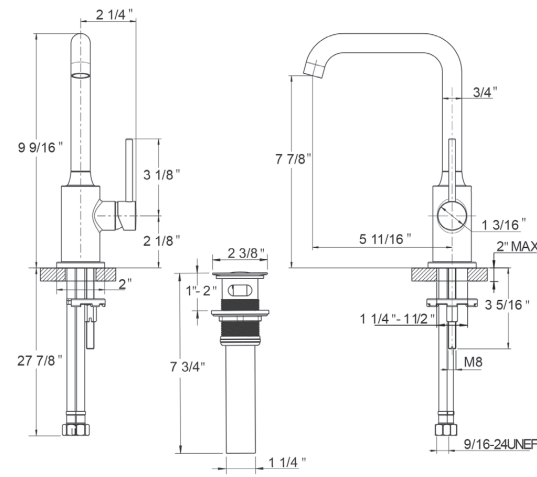

SERIES 17

PRODUCT DESCRIPTION

Single-lever Lavatory Faucet Product #: 17-01

AVAILABLE FINISHES:

- Polished Chrome (17-01-PC)
- Polished Nickel (17-01-PN)
- Satin Nickel (17-01-SN)
- Bronze (17-01-BZ)

COVER PLATE:

- Polished Chrome (9Q1168CP-PC)
- Polished Nickel (9Q1168RN-PN)
- Satin Nickel (9Q1168AP-N)
- Bronze (9Q1168FO-BZ)