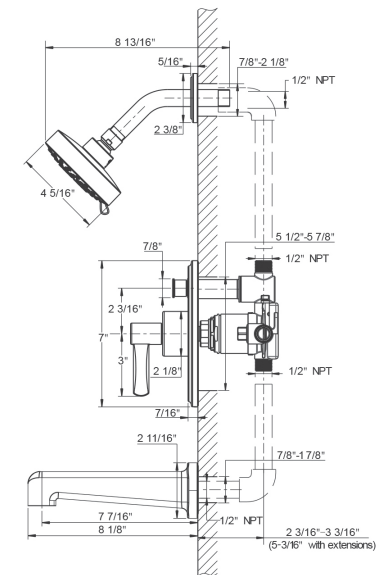

Pressure Balance Tub and Shower Trim Product #: 15-14-T

AVAILABLE FINISHES:

- Polished Chrome (15-14-T-PC)
- Polished Nickel (15-14-T-PN)
- Satin Nickel (15-14-T-SN)

This trim set requires valve:
PBTS-RGH