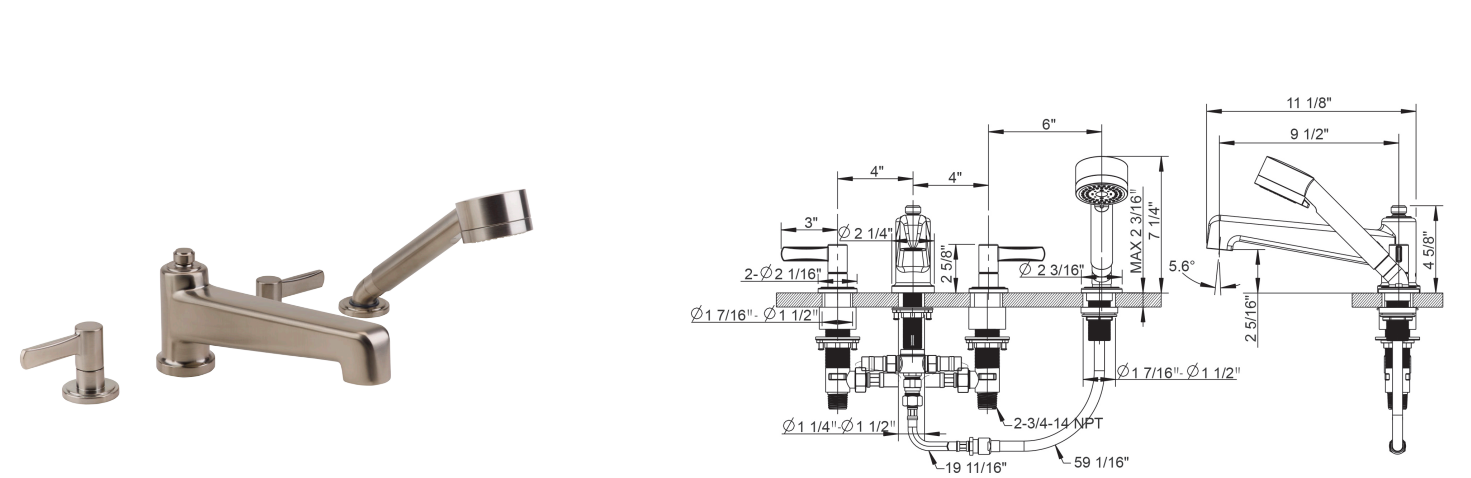

Widespread Lavatory Faucet Product #: 15-08

AVAILABLE FINISHES:

- Polished Chrome (15-08-PC)
- Polished Nickel (15-08-PN)
- Satin Nickel (15-08-SN)

SERIES 15

PRODUCT DESCRIPTION

Roman Tub Faucet with Handshower Product #: 15-03-T