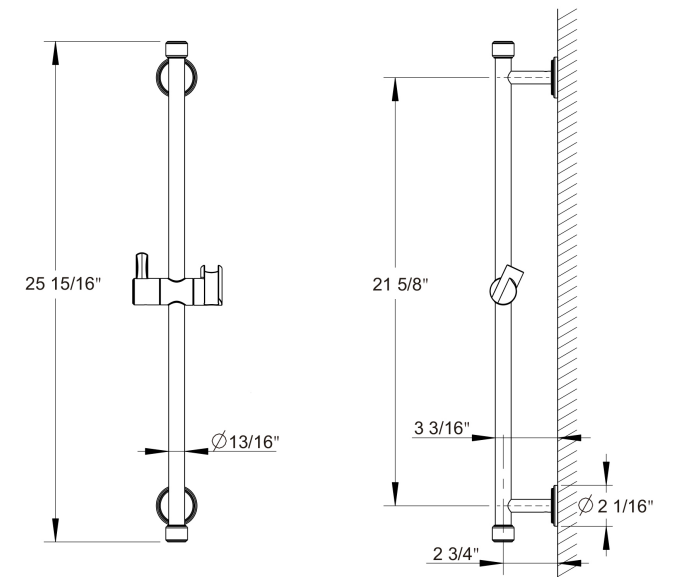

SERIES 15

PRODUCT DESCRIPTION

AVAILABLE FINISHES:

- Polished Chrome (15-32-PC)
- Polished Nickel (15-32-PN)
- Satin Nickel (15-32-SN)