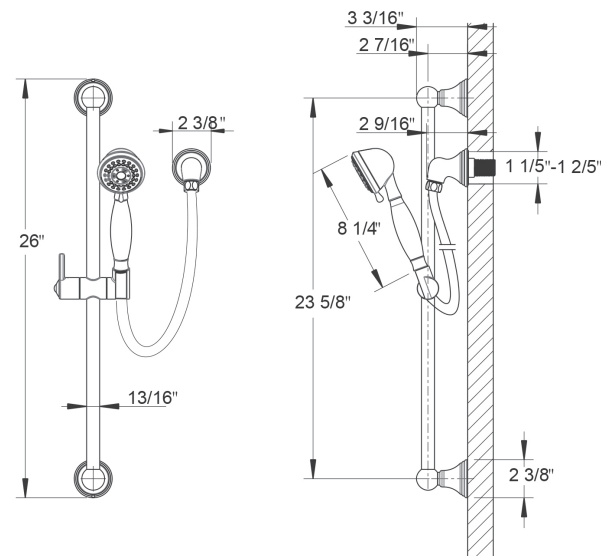

This trim set requires valve:
PBS-RGH

Shower Head
Product #: 11-21

AVAILABLE FINISHES:

- Polished Chrome (11-21-PC)
- Polished Nickel (11-21-PN)
- Satin Nickel (11-21-SN)
- Bronze (11-21-BZ)

Slide Bar with Hand Shower
Product #: 11-31