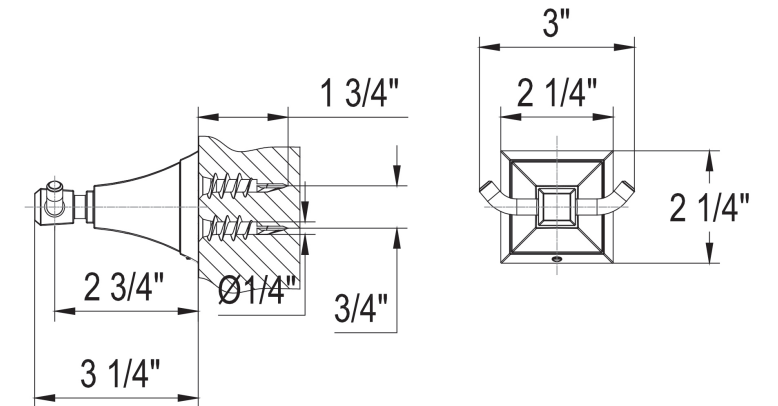

Double Robe Hook Product #: 14-51

AVAILABLE FINISHES:

- Polished Chrome (14-51-PC)
- Polished Nickel (14-51-PN)
- Satin Nickel (14-51-SN)
- Bronze (14-51-BZ)