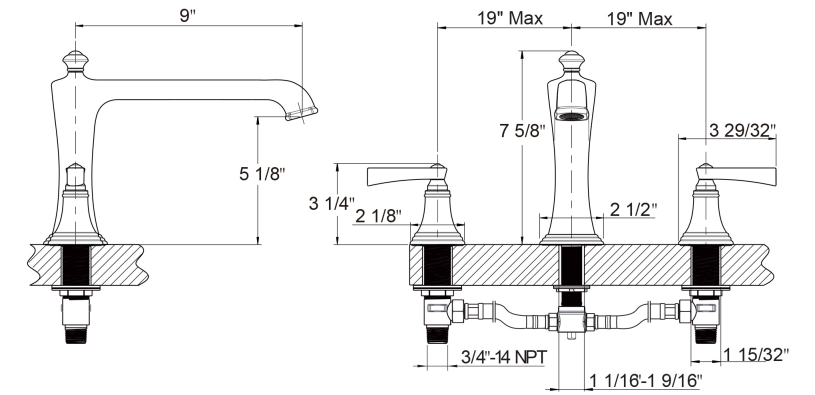

SERIES 11

PRODUCT DESCRIPTION

Roman Tub Faucet
Product #: 11-02-T

AVAILABLE FINISHES:

- Polished Chrome (11-02-T-PC)
- Polished Nickel (11-02-T-PN)
- Satin Nickel (11-02-T-SN)
- Bronze (11-02-T-BZ)

This trim set requires valve:
DT-R-RGH