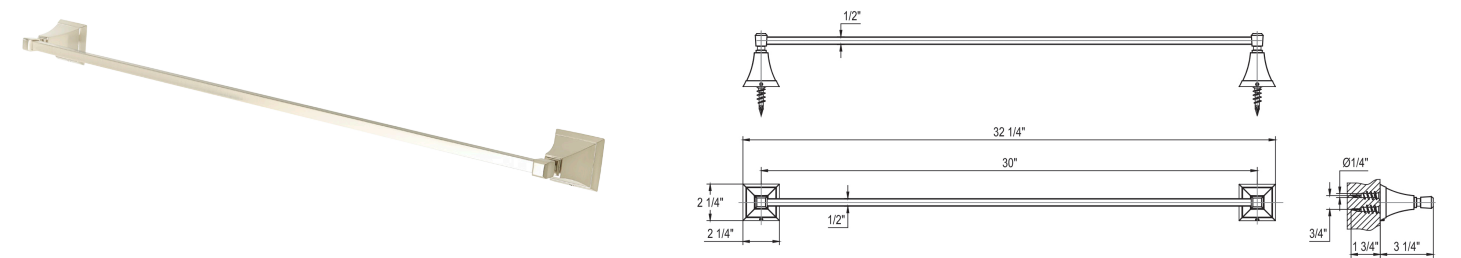

30in Towel Slide Bar with Handshower
Product #: 14-67

AVAILABLE FINISHES:

- Polished Chrome (14-67-PC)
- Polished Nickel (14-67-PN)
- Satin Nickel (14-67-SN)
- Bronze (14-67-BZ)