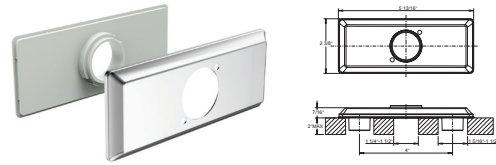

COVER PLATE:

- Polished Chrome (9Q1170CP-PC)
- Polished Nickel (9Q1170RN-PN)
- Satin Nickel (9Q1170AP-N)
- Bronze (9Q1170FO-BZ)