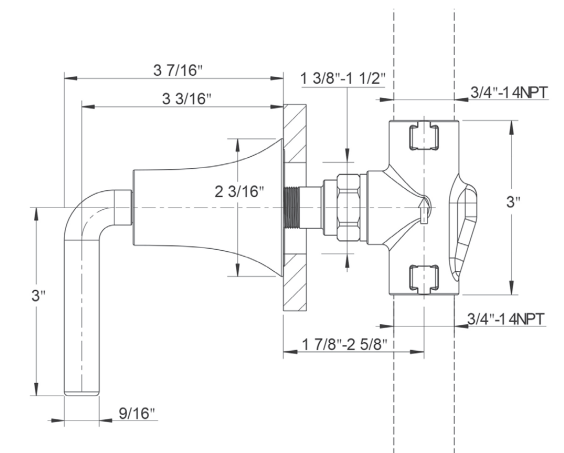

AVAILABLE FINISHES:

- Polished Chrome (17-20-T-PC)
- Polished Nickel (17-20-T-PN)
- Satin Nickel (17-20-T-SN)
- Bronze (17-20-T-BZ)

This trim set requires valve:
TH2-RGH

Volume Control & Diverter Trim
Product #: 17-17-T