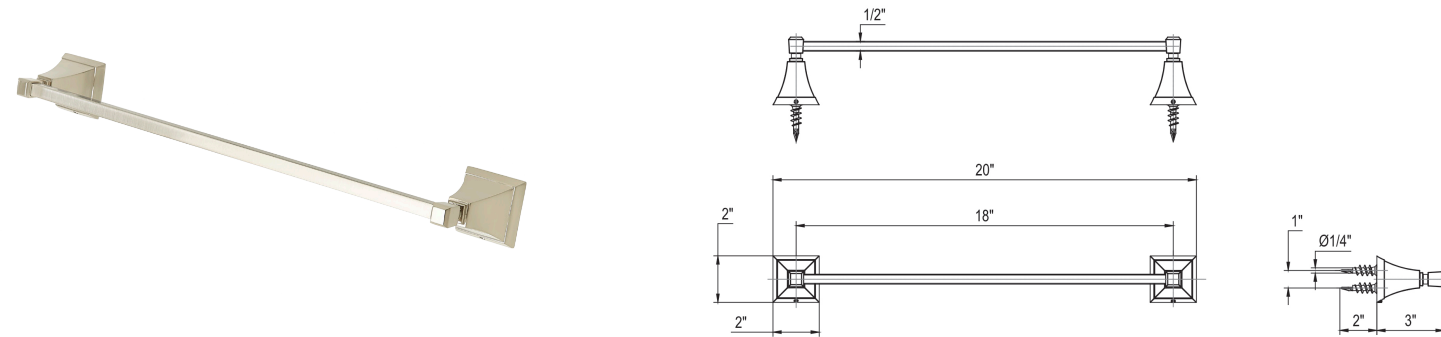

18" Towel Bar
Product #: 14-65

AVAILABLE FINISHES:

- Polished Chrome (14-65-PC)
- Polished Nickel (14-65-PN)
- Satin Nickel (14-65-SN)
- Bronze (14-65-BZ)