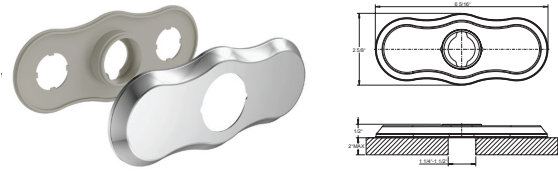

COVER PLATE:

- Polished Chrome (9Q1169CP-PC)
- Polished Nickel (9Q1169RN-PN)
- Satin Nickel (9Q1169AP-N)
- Bronze (9Q1169FO-BZ)