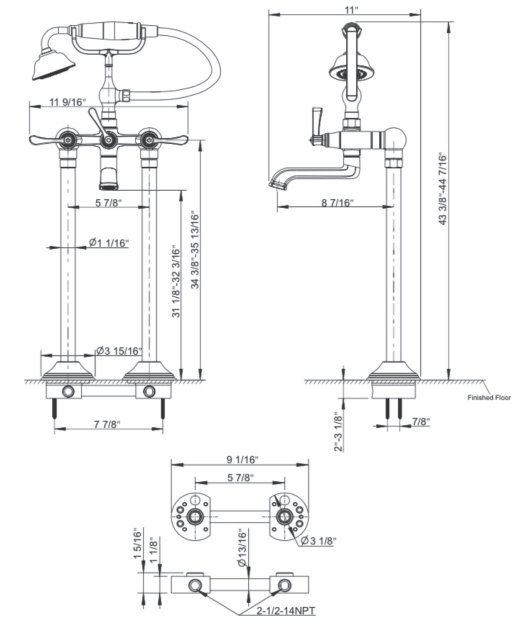

Dual Supply Floor Tub Filler
Product #: 11-04

AVAILABLE FINISHES:

- Polished Chrome (11-04-PC)
- Polished Nickel (11-04-PN)
- Satin Nickel (11-04-SN)
- Bronze (11-04-BZ)