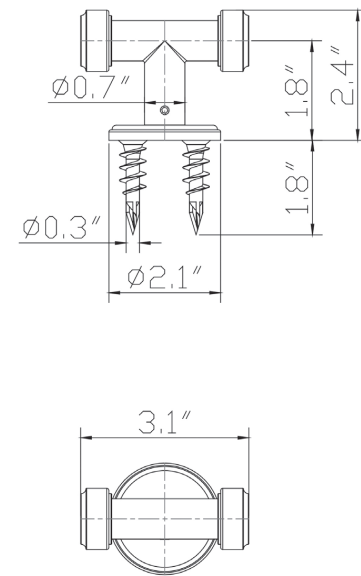

Double Robe Hook
Product #: 15-51

AVAILABLE FINISHES:

- Polished Chrome (15-51-PC)
- Polished Nickel (15-51-PN)
- Satin Nickel (15-51-SN)