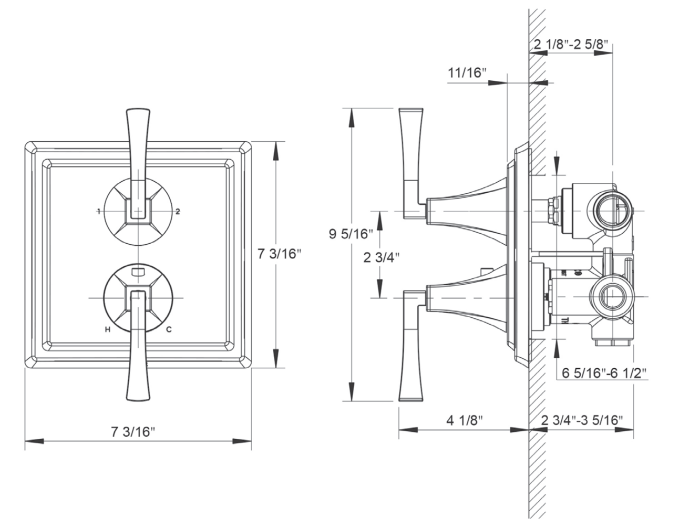

SERIES 14

PRODUCT DESCRIPTION

Dual Control Thermostatic with Diverter and Volume Control Valve Trim
Product #: 14-20-T

AVAILABLE FINISHES:

- Polished Chrome (14-20-T-PC)
- Polished Nickel (14-20-T-PN)
- Satin Nickel (14-20-T-SN)
- Bronze (14-20-T-BZ)

This trim set requires valve:
TH2-RGH