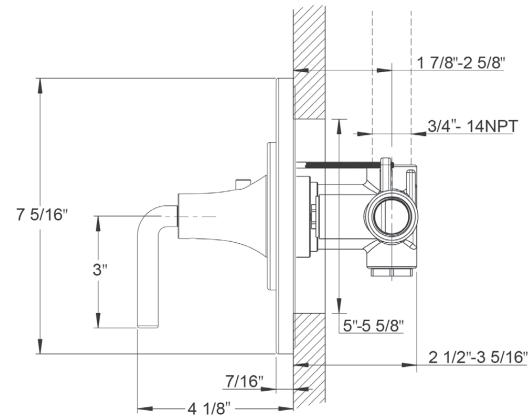

SERIES 17

PRODUCT DESCRIPTION

Thermostatic Valve Trim
Product #: 17-16-T