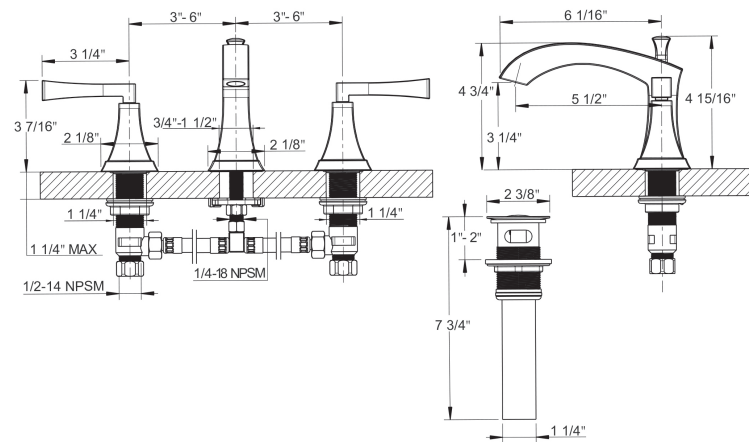

Widespread Lavatory Faucet Product #: 14-08

AVAILABLE FINISHES:

- Polished Chrome (14-08-PC)
- Polished Nickel (14-08-PN)
- Satin Nickel (14-08-SN)
- Bronze (14-08-BZ)