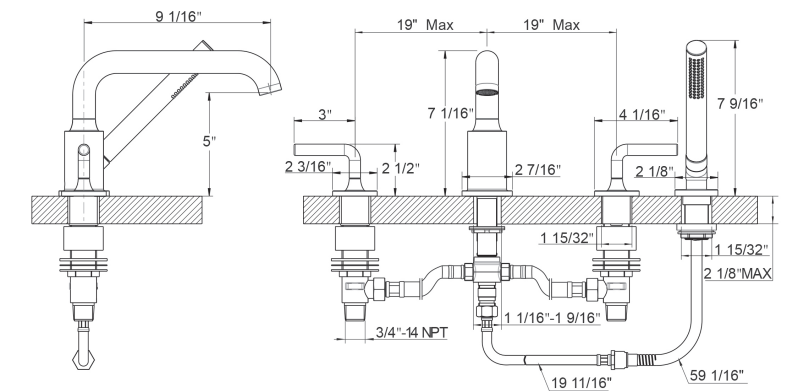

Roman Tub Faucet with Hand Shower Product #: 17-03-T

AVAILABLE FINISHES:

- Polished Chrome (17-03-T-PC)
- Polished Nickel (17-03-T-PN)
- Satin Nickel (17-03-T-SN)
- Bronze (17-03-T-BZ)

This trim set requires valve:
DTHS-S-RGH