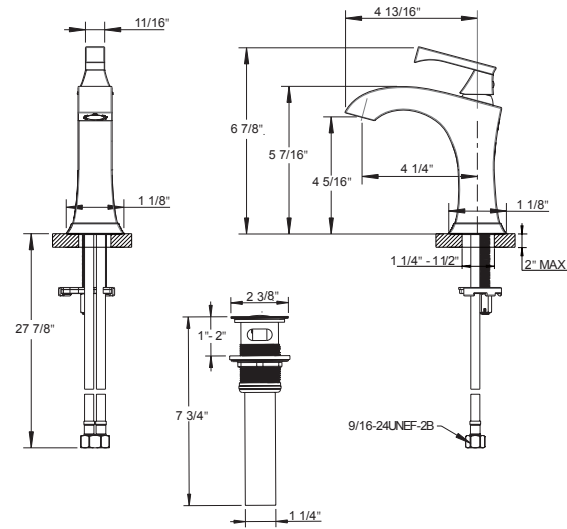

SERIES 14

PRODUCT DESCRIPTION

Single-lever Lavatory Faucet Product #: 14-01

AVAILABLE FINISHES:

- Polished Chrome (14-01-PC)
- Polished Nickel (14-01-PN)
- Satin Nickel (14-01-SN)
- Bronze (14-01-BZ)

COVER PLATE:

- Polished Chrome (9Q1170CP-PC)
- Polished Nickel (9Q1170RN-PN)
- Satin Nickel (9Q1170AP-N)
- Bronze (9Q1170FO-BZ)