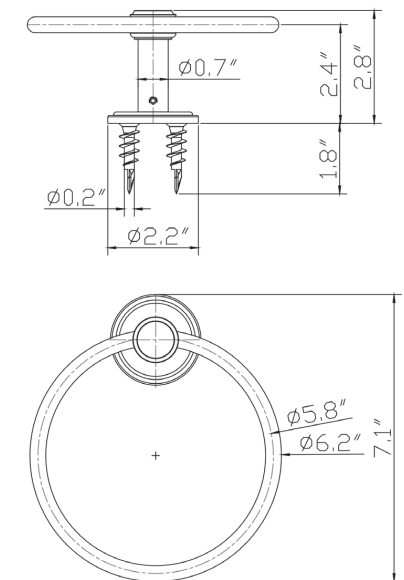

Towel Ring
Product #: 15-55

AVAILABLE FINISHES:

- Polished Chrome (15-55-PC)
- Polished Nickel (15-55-PN)
- Satin Nickel (15-55-SN)