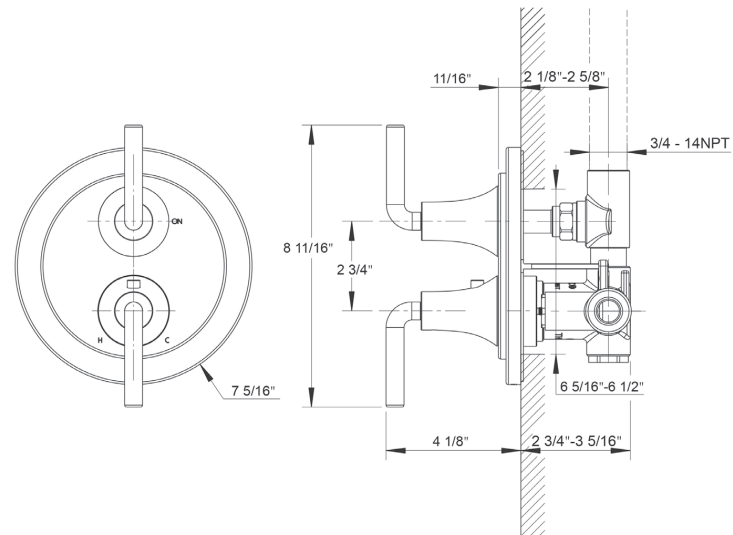

AVAILABLE FINISHES:

- Polished Chrome (17-16-T-PC)
- Polished Nickel (17-16-T-PN)
- Satin Nickel (17-16-T-SN)
- Bronze (17-16-T-BZ)

This trim set requires valve:
TH-RGH

Dual Control Thermostatic with Volume Control Valve Trim
Product #: 17-19-T

AVAILABLE FINISHES:

- Polished Chrome (17-19-T-PC)
- Polished Nickel (17-19-T-PN)
- Satin Nickel (17-19-T-SN)
- Bronze (17-19-T-BZ)

This trim set requires valve:
TH1-RGH