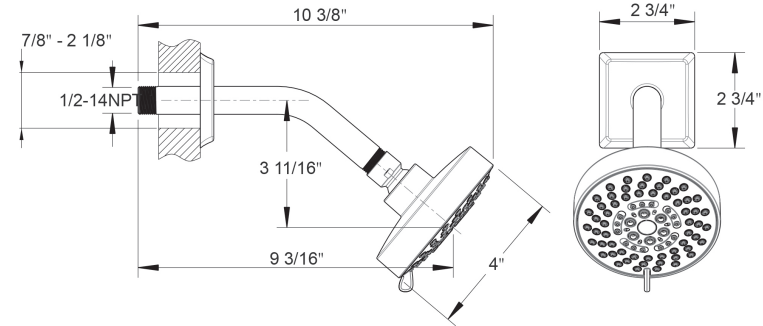

SERIES 14

PRODUCT DESCRIPTION

Shower Head Product #: 14-21

AVAILABLE FINISHES:

- Polished Chrome (14-21-PC)
- Polished Nickel (14-21-PN)
- Satin Nickel (14-21-SN)
- Bronze (14-21-BZ)