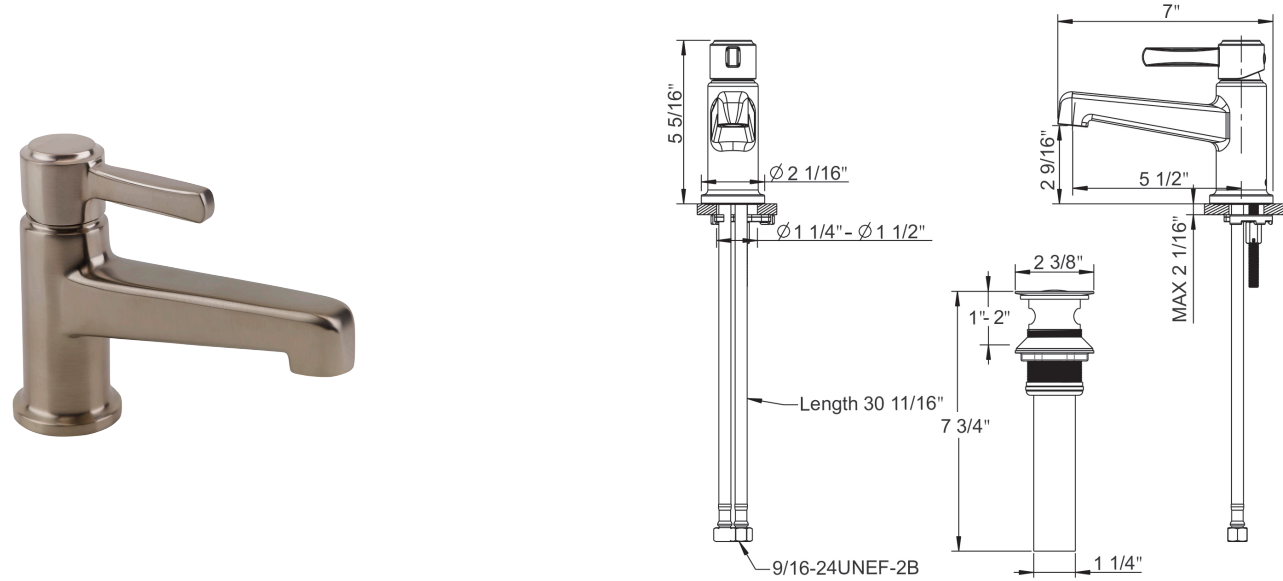

SERIES 15

PRODUCT DESCRIPTION

Lavatory Faucet Product #: 15-01

AVAILABLE FINISHES:

- Polished Chrome (15-01-PC)
- Polished Nickel (15-01-PN)
- Satin Nickel (15-01-SN)

COVER PLATE:

- Polished Chrome (9Q1168CP-PC)
- Polished Nickel (9Q1168RN-PN)
- Satin Nickel (9Q1168AP-N)
- Bronze (9Q1168FO-BZ)