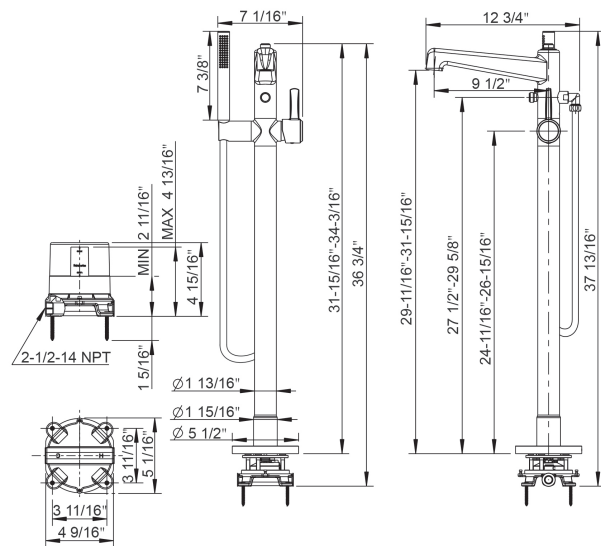

Hand Shower
Product #: 15-34

AVAILABLE FINISHES:

- Polished Chrome (15-34-PC)
- Polished Nickel (15-34-PN)
- Satin Nickel (15-34-SN)