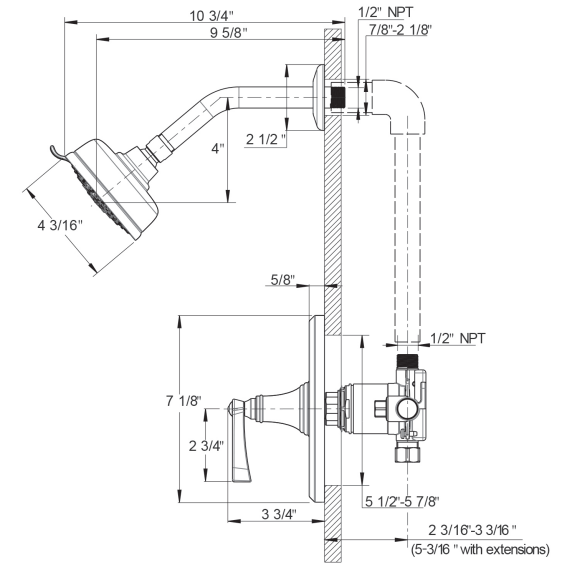

SERIES 11

PRODUCT DESCRIPTION

Pressure Balance Shower Trim Product #: 11-15-T

AVAILABLE FINISHES:

- Polished Chrome (11-15-T-PC)
- Polished Nickel (11-15-T-PN)
- Satin Nickel (11-15-T-SN)
- Bronze (11-15-T-BZ)

This trim set requires valve:
PBS-RGH