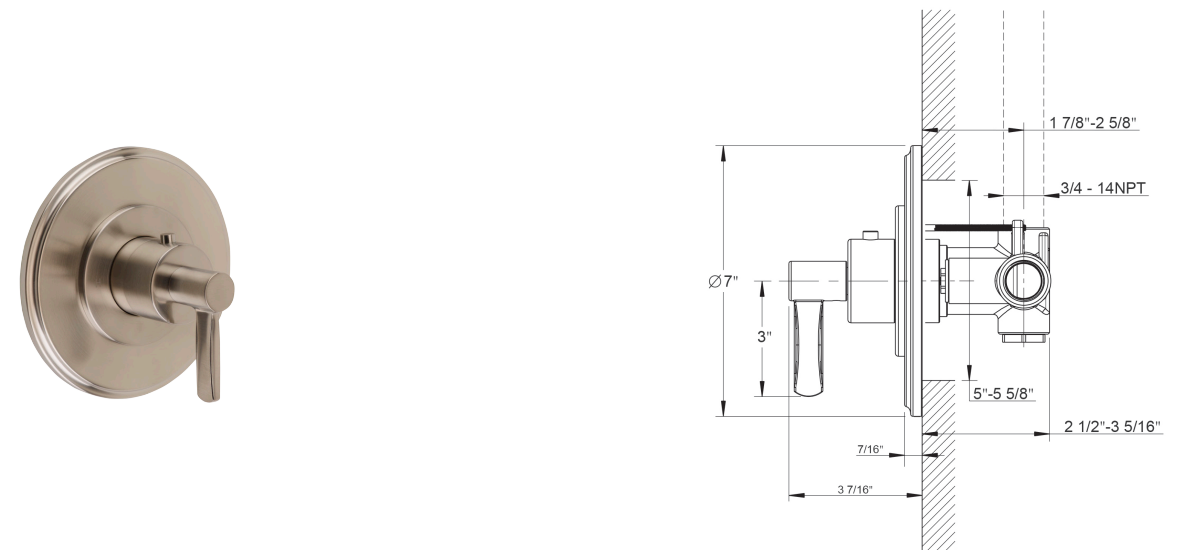

Thermostatic Valve Trim Product #: 15-16-T

AVAILABLE FINISHES:

- Polished Chrome (15-16-T-PC)
- Polished Nickel (15-16-T-PN)
- Satin Nickel (15-16-T-SN)

This trim set requires valve:
TH-RGH