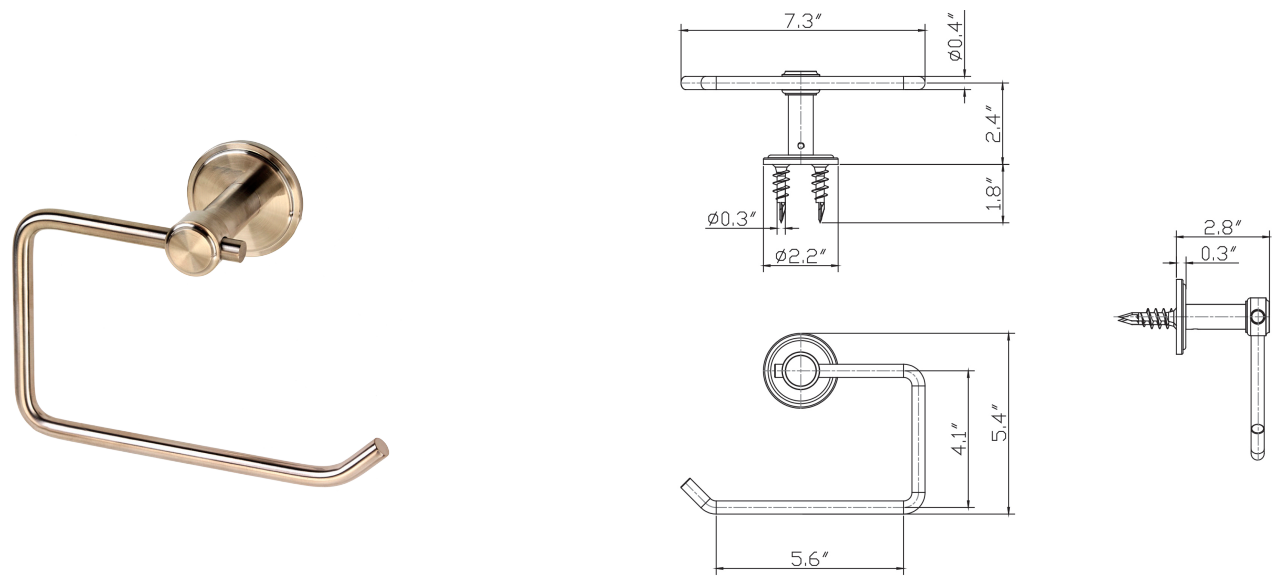

SERIES 15

PRODUCT DESCRIPTION

Paper Holder
Product #: 15-59