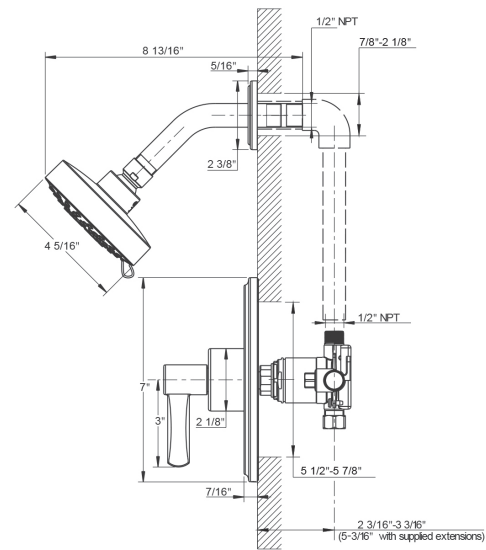

AVAILABLE FINISHES:

- Polished Chrome (15-14P-T-PC)
- Polished Nickel (15-14P-T-PN)
- Satin Nickel (15-14P-T-SN)

This trim set requires valve:
PBTS-RGH

Pressure Balance Shower Trim
Product #: 15-15-T

AVAILABLE FINISHES:

- Polished Chrome (15-15-T-PC)
- Polished Nickel (15-15-T-PN)
- Satin Nickel (15-15-T-SN)

This trim set requires valve:
PBS-RGH