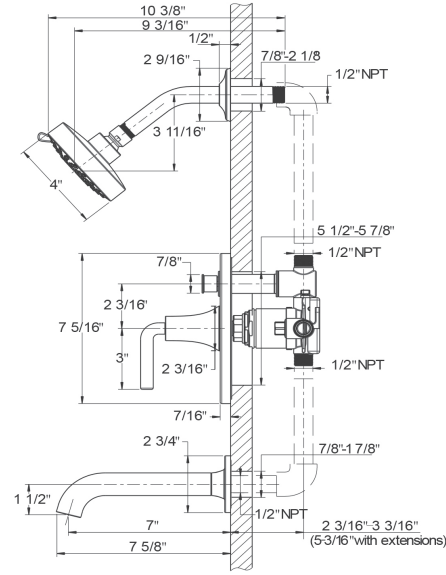

Pressure Balance Tub and Shower Trim
Product #: 17-14-T

AVAILABLE FINISHES:

- Polished Chrome (17-14-T-PC)
- Polished Nickel (17-14-T-PN)
- Satin Nickel (17-14-T-SN)
- Bronze (17-14-T-BZ)

This trim set requires valve:
PBTS-RGH