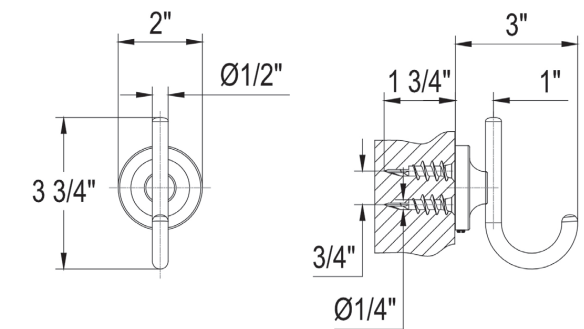

Robe Hook Product #: 17-51

AVAILABLE FINISHES:

- Polished Chrome (17-51-PC)
- Polished Nickel (17-51-PN)
- Satin Nickel (17-51-SN)
- Bronze (17-51-BZ)