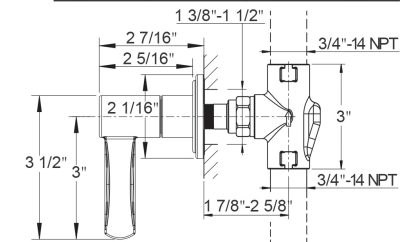

With VC-RGH Valves, Volume Control