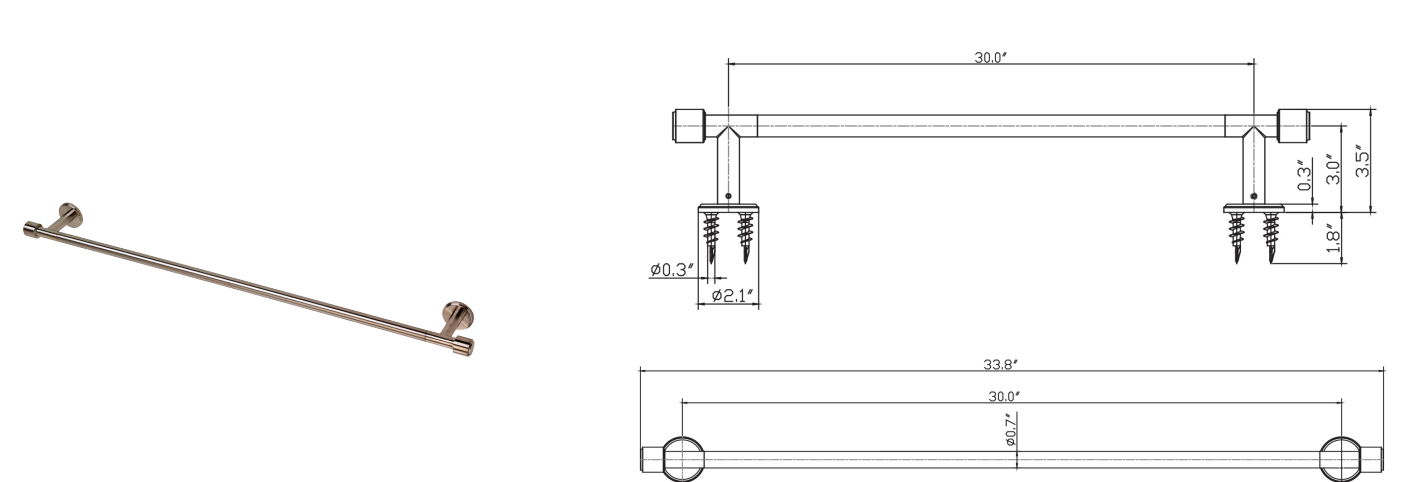

AVAILABLE FINISHES:

- Polished Chrome (15-66-PC)
- Polished Nickel (15-66-PN)
- Satin Nickel (15-66-SN)

30" Towel Bar
Product #: 15-67