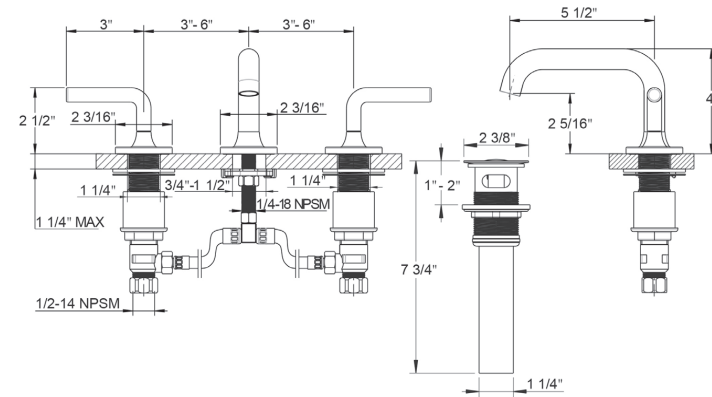

Widespread Lavatory Faucet Product #: 17-08

AVAILABLE FINISHES:

- Polished Chrome (17-08-PC)
- Polished Nickel (17-08-T-PN)
- Satin Nickel (17-08-SN)
- Bronze (17-08-BZ)