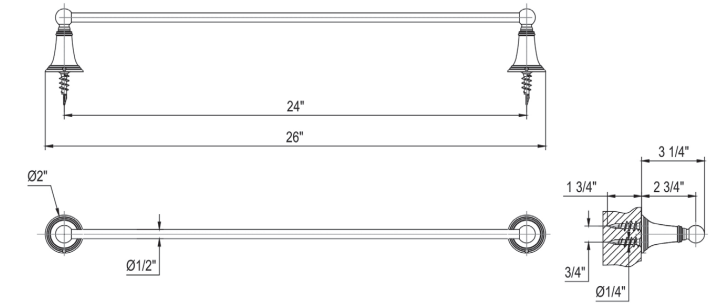

SERIES 11

PRODUCT DESCRIPTION

24in Towel Slide Bar with Handshower
Product #: 11-66