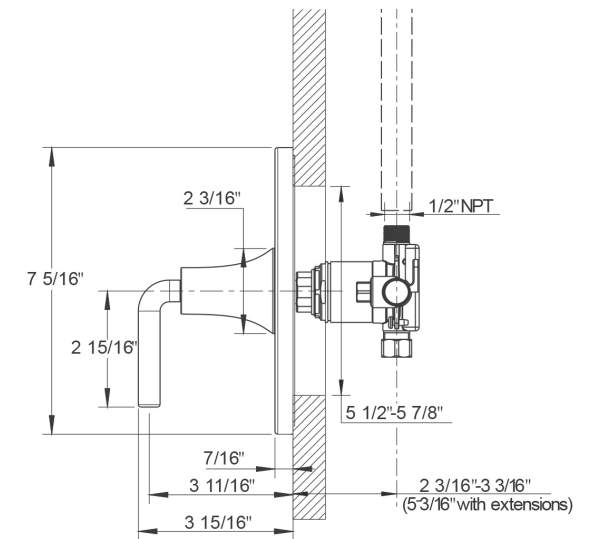

Pressure Balance Shower Trim Plate and Handle
Product #: 17-15P-T

AVAILABLE FINISHES:

- Polished Chrome (17-15P-T-PC)
- Polished Nickel (17-15P-T-PN)
- Satin Nickel (17-15P-T-SN)
- Bronze (17-15P-T-BZ)

This trim set requires valve:
PBS-RGH