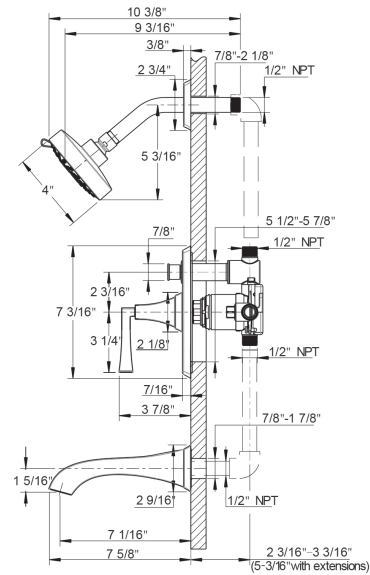

Pressure Balance Tub and Shower Trim
Product #: 14-14-T

AVAILABLE FINISHES:

- Polished Chrome (14-14-T-PC)
- Polished Nickel (14-14-T-PN)
- Satin Nickel (14-14-T-SN)
- Bronze (14-14-T-BZ)

This trim set requires valve:
PBTS-RGH