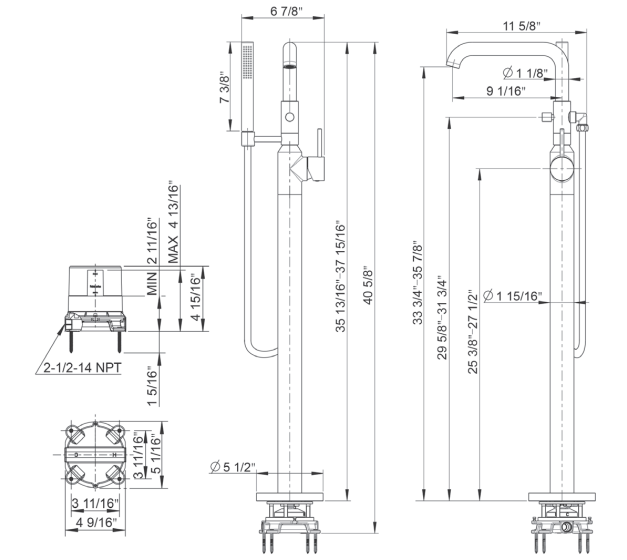

SERIES 17

PRODUCT DESCRIPTION

Single Supply Floor Tub Filler Product #: 17-05

AVAILABLE FINISHES:

- Polished Chrome (17-05-PC)
- Polished Nickel (17-05-PN)
- Satin Nickel (17-05-SN)
- Bronze (17-05-BZ)