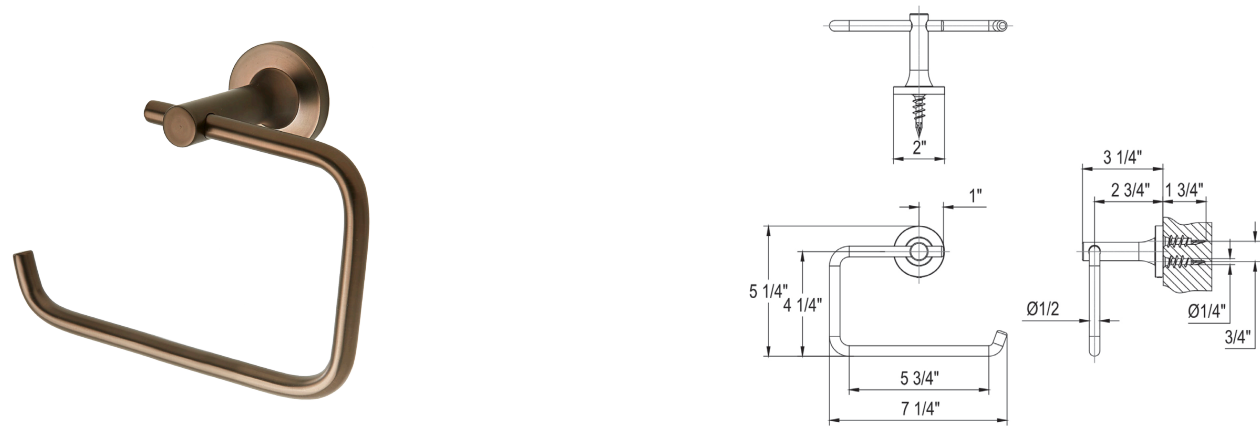

Paper Holder / Towel Ring
Product #: 17-58

AVAILABLE FINISHES:

- Polished Chrome (17-58-PC)
- Polished Nickel (17-58-PN)
- Satin Nickel (17-58-SN)
- Bronze (17-58-BZ)