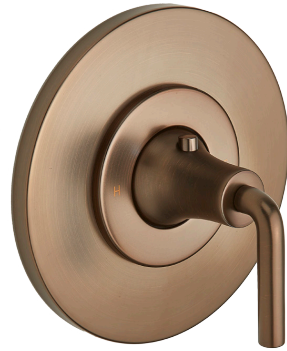

SERIES 17

PRODUCT DESCRIPTION

Roman Tub Faucet Product #: 17-02-T

AVAILABLE FINISHES:

- Polished Chrome (17-02-T-PC)
- Polished Nickel (17-02-T-PN)
- Satin Nickel (17-02-T-SN)
- Bronze (17-02-T-BZ)

This trim set requires valve:
DT-S-RGH

Roman Tub Faucet with Hand Shower Product #: 17-03-T

AVAILABLE FINISHES:

- Polished Chrome (17-03-T-PC)
- Polished Nickel (17-03-T-PN)
- Satin Nickel (17-03-T-SN)
- Bronze (17-03-T-BZ)

This trim set requires valve:
DTHS-S-RGH

SERIES 17

PRODUCT DESCRIPTION

Thermostatic Valve Trim
Product #: 17-16-T

AVAILABLE FINISHES:

- Polished Chrome (17-16-T-PC)
- Polished Nickel (17-16-T-PN)
- Satin Nickel (17-16-T-SN)
- Bronze (17-16-T-BZ)