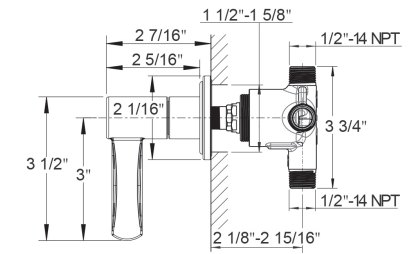

With 3DV-RGH, 3 Function Diverter