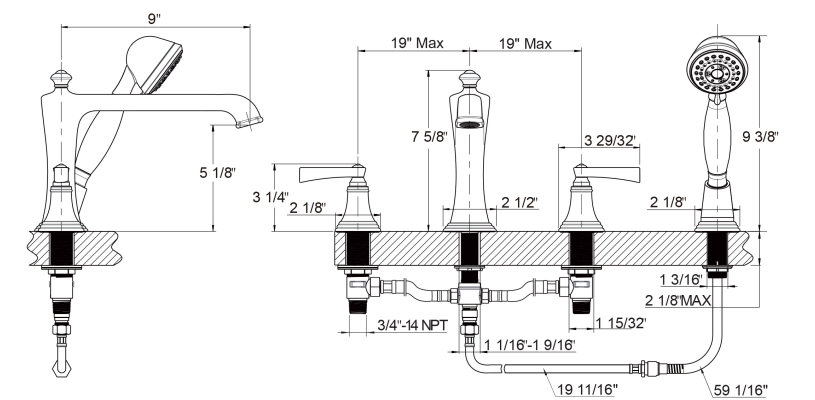

Roman Tub Faucet with Hand Shower
Product #: 11-03-T

AVAILABLE FINISHES:

- Polished Chrome (11-03-T-PC)
- Polished Nickel (11-03-T-PN)
- Satin Nickel (11-03-T-SN)
- Bronze (11-03-T-BZ)

This trim set requires valve:
DTHS-R-RGH