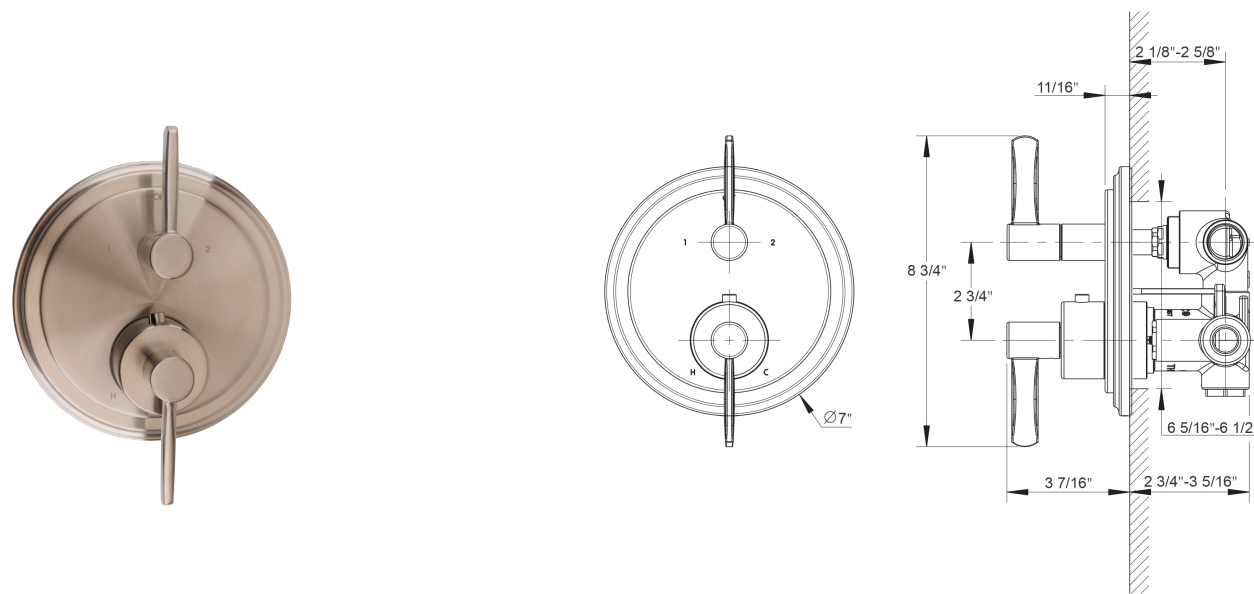

Dual Control Thermostatic with Diverter and Volume Control Valve Trim Product #: 15-20-T

AVAILABLE FINISHES:

- Polished Chrome (15-20-T-PC)
- Polished Nickel (15-20-T-PN)
- Satin Nickel (15-20-T-SN)

This trim set requires valve:
TH2-RGH