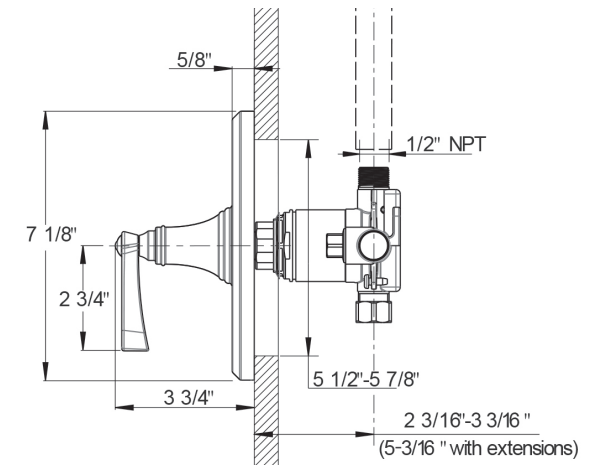

Pressure Balance Shower Trim Plate and Handle Product #: 11-15P-T

AVAILABLE FINISHES:

- Polished Chrome (11-15P-T-PC)
- Polished Nickel (11-15P-T-PN)
- Satin Nickel (11-15P-T-SN)
- Bronze (11-15P-T-BZ)

This trim set requires valve:
PBS-RGH