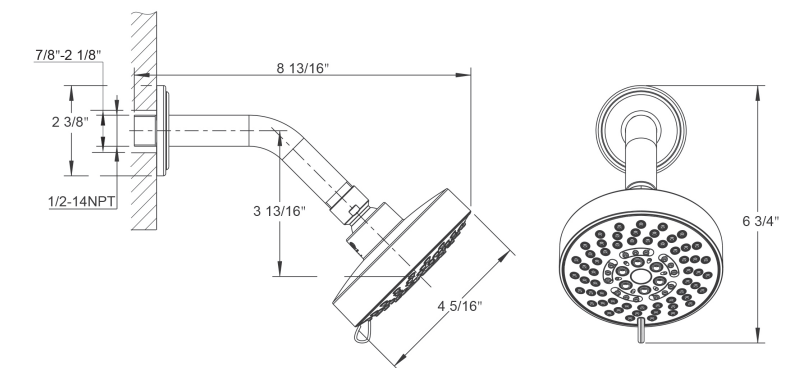

AVAILABLE FINISHES:

- Polished Chrome (15-15P-T-PC)
- Polished Nickel (15-15P-T-PN)
- Satin Nickel (15-15P-T-SN)

This trim set requires valve:
PBS-RGH

Shower Head
Product #: 15-21