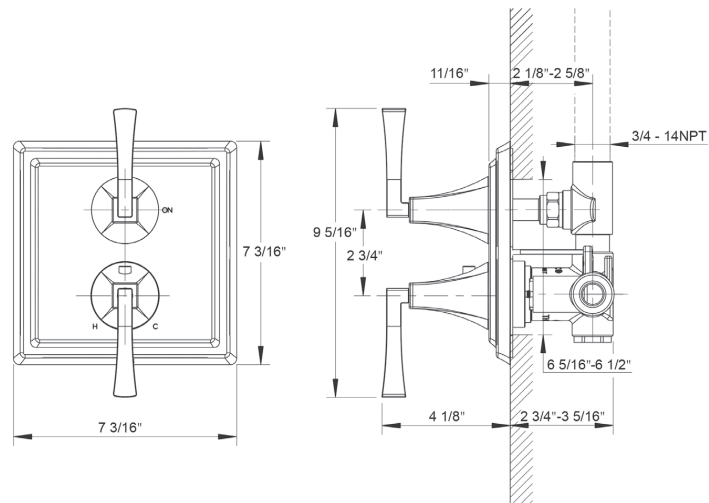

Dual Control Thermostatic with Volume Control Valve Trim
Product #: 14-19-T

AVAILABLE FINISHES:

- Polished Chrome (14-19-T-PC)
- Polished Nickel (14-19-T-PN)
- Satin Nickel (14-19-T-SN)
- Bronze (14-19-T-BZ)

This trim set requires valve:
TH1-RGH