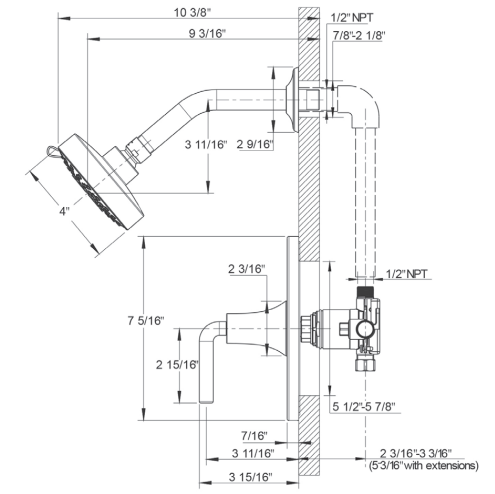

Pressure Balance Shower Trim
Product #: 17-15-T

AVAILABLE FINISHES:

- Polished Chrome (17-15-T-PC)
- Polished Nickel (17-15-T-PN)
- Satin Nickel (17-15-T-SN)
- Bronze (17-15-T-BZ)

This trim set requires valve:
PBS-RGH