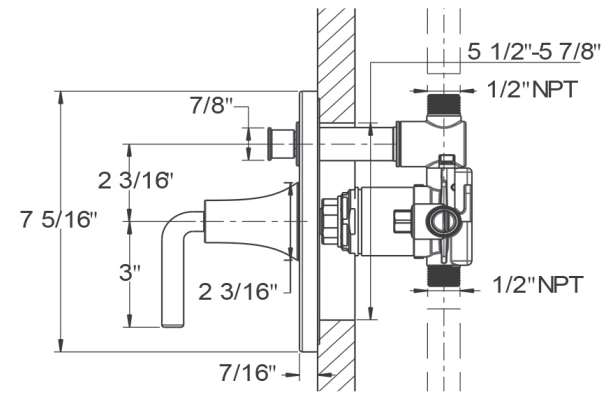

Pressure Balance Tub and Shower Trim Plate and Handle
Product #: 17-14P-T

AVAILABLE FINISHES:

- Polished Chrome (17-14P-T-PC)
- Polished Nickel (17-14P-T-PN)
- Satin Nickel (17-14P-T-SN)
- Bronze (17-14P-T-BZ)

This trim set requires valve:
PBTS-RGH