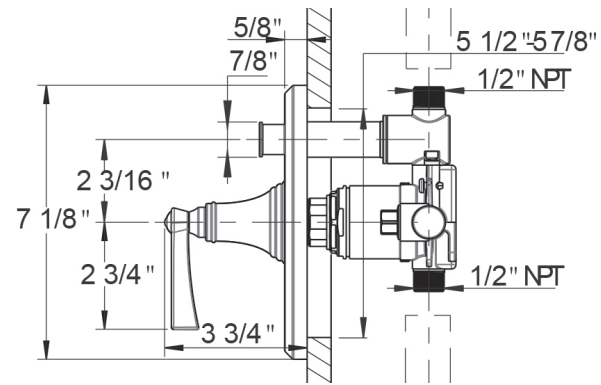

Pressure Balance Tub and Shower Trim Plate and Handle Product #: 11-14P-T

AVAILABLE FINISHES:

- Polished Chrome (11-14P-T-PC)
- Polished Nickel (11-14P-T-PN)
- Satin Nickel (11-14P-T-SN)
- Bronze (11-14P-T-BZ)

This trim set requires valve:
PBTS-RGH