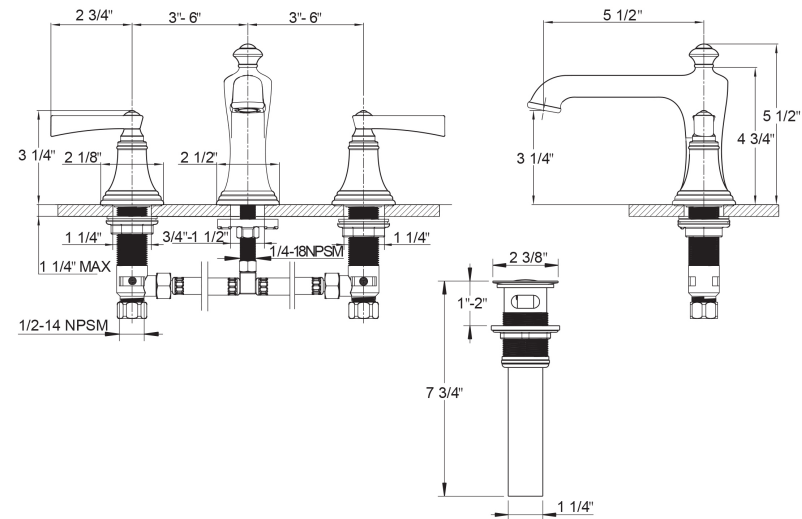

Widespread Lavatory Faucet
Product #: 11-08

AVAILABLE FINISHES:

- Polished Chrome (11-08-PC)
- Polished Nickel (11-08-PN)
- Satin Nickel (11-08-SN)
- Bronze (11-08-BZ)