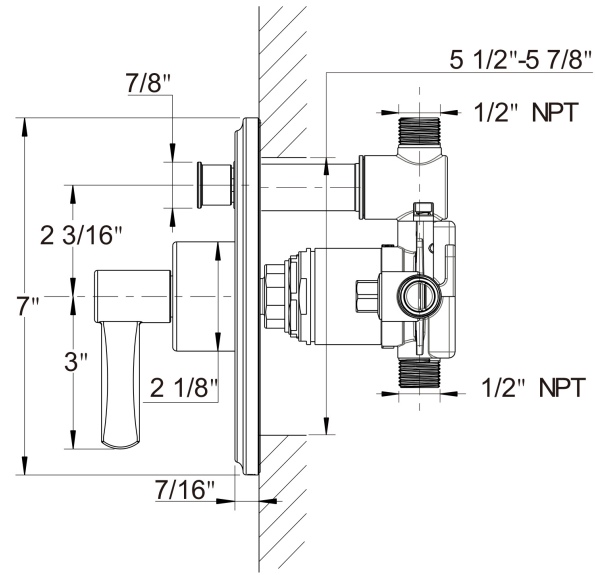

SERIES 15

PRODUCT DESCRIPTION

Pressure Balance Tub and Shower Trim Plate and Handle
Product #: 15-14P-T