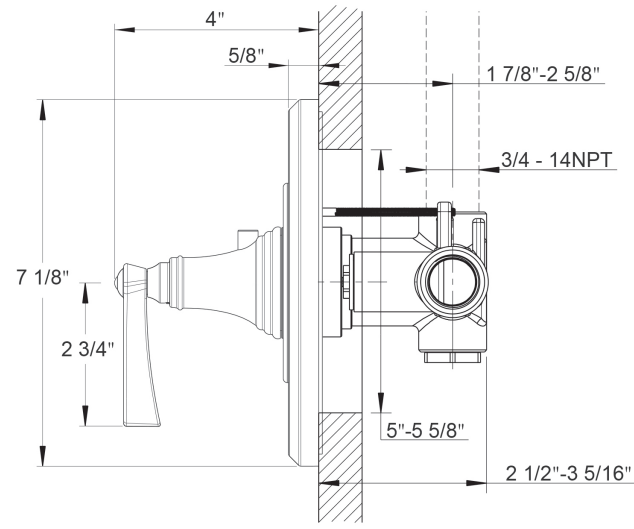

SERIES 11

PRODUCT DESCRIPTION

Thermostatic Valve Trim
Product #: 11-16-T