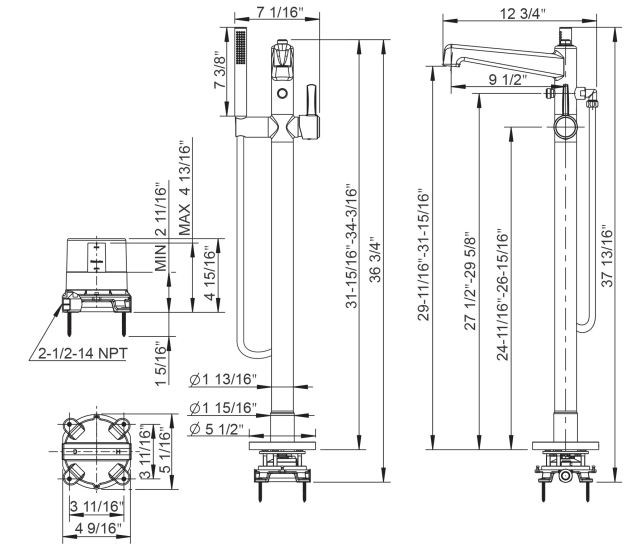

SERIES 15

PRODUCT DESCRIPTION

Single Supply Floor Tub Filler
Product #: 15-05

AVAILABLE FINISHES:

- Polished Chrome (15-05-PC)
- Polished Nickel (15-05-PN)
- Satin Nickel (15-05-SN)