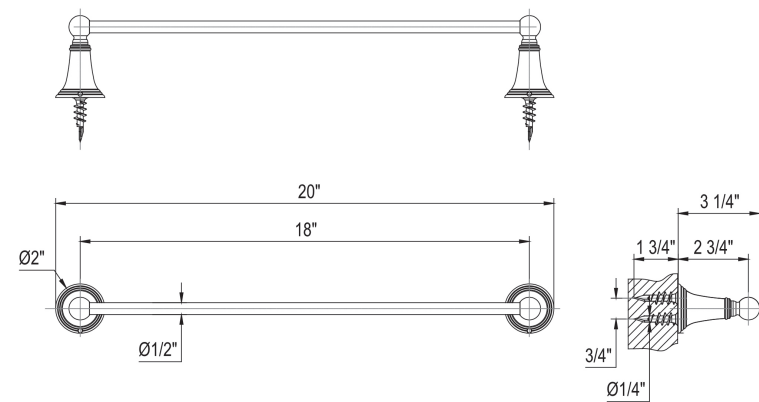

AVAILABLE FINISHES:

- Polished Chrome (11-58-PC)
- Polished Nickel (11-58-PN)
- Satin Nickel (11-58-SN)
- Bronze (11-58-BZ)

18in Towel Slide Bar with Handshower
Product #: 11-65

AVAILABLE FINISHES:

- Polished Chrome (11-65-PC)
- Polished Nickel (11-65-PN)
- Satin Nickel (11-65-SN)
- Bronze (11-65-BZ)