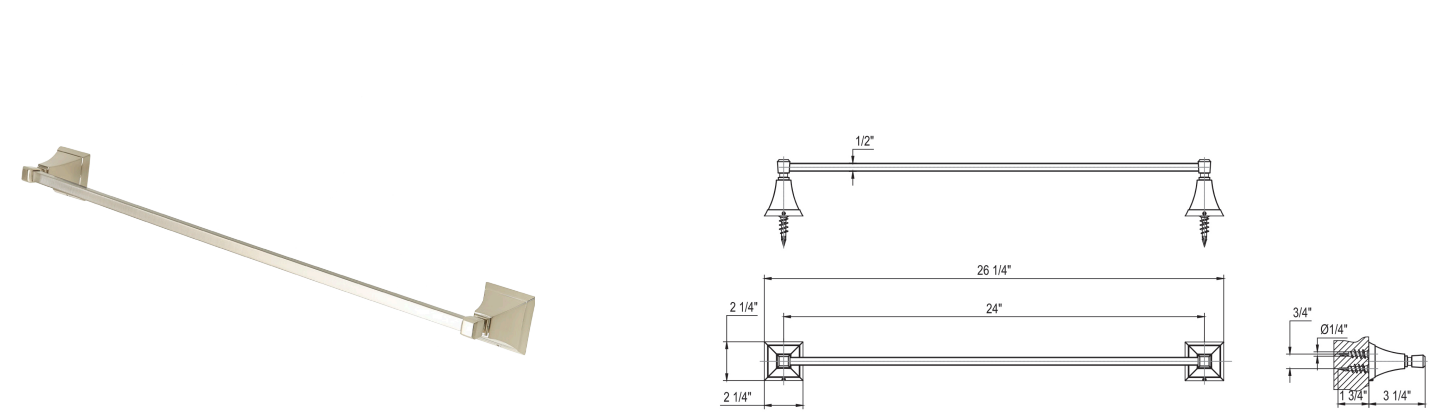

24in Towel Slide Bar with Handshower
Product #: 14-66

AVAILABLE FINISHES:

- Polished Chrome (14-66-PC)
- Polished Nickel (14-66-PN)
- Satin Nickel (14-66-SN)
- Bronze (14-66-BZ)