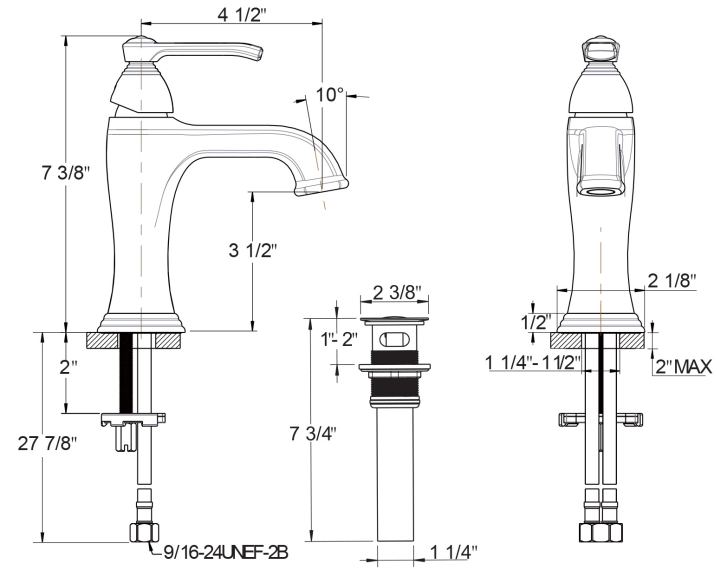

SERIES 11

PRODUCT DESCRIPTION

Single-lever Lavatory Faucet
Product #: 11-01

AVAILABLE FINISHES:

- Polished Chrome (11-01-PC)
- Polished Nickel (11-01-PN)
- Satin Nickel (11-01-SN)
- Bronze (11-01-BZ)

COVER PLATE: