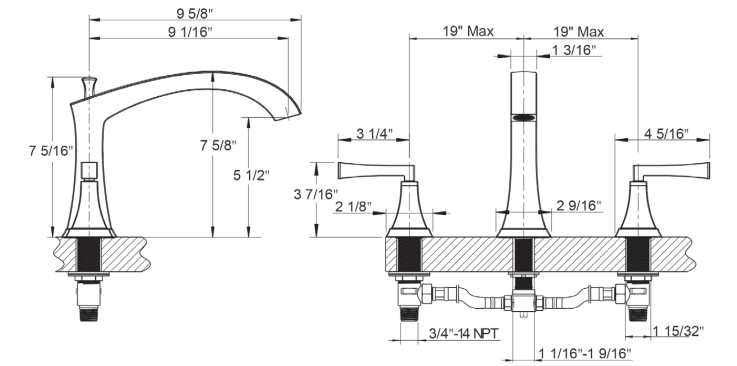

SERIES 14

PRODUCT DESCRIPTION

Roman Tub Faucet Product #: 14-02-T

AVAILABLE FINISHES:

- Polished Chrome (14-02-T-PC)
- Polished Nickel (14-02-T-PN)
- Satin Nickel (14-02-T-SN)
- Bronze (14-02-T-BZ)

This trim set requires valve:
DT-R-RGH