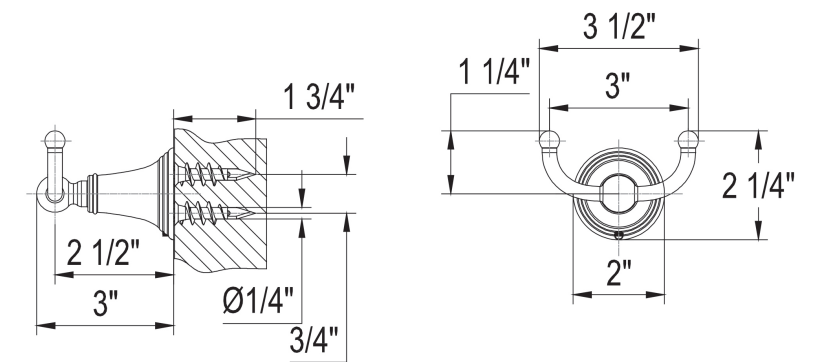

Double Robe Hook
Product #: 11-51

AVAILABLE FINISHES:

- Polished Chrome (11-51-PC)
- Polished Nickel (11-51-PN)
- Satin Nickel (11-51-SN)
- Bronze (11-51-BZ)