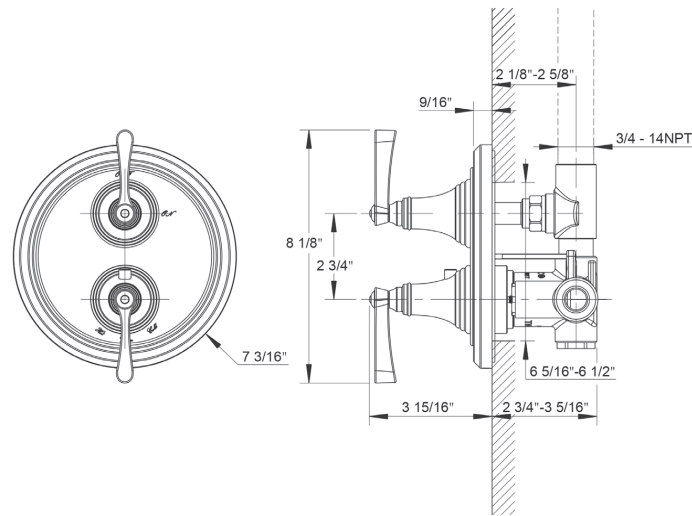

AVAILABLE FINISHES:

- Polished Chrome (11-16-T-PC)
- Polished Nickel (11-16-T-PN)
- Satin Nickel (11-16-T-SN)
- Bronze (11-16-T-BZ)

This trim set requires valve:
TH-RGH

Dual Control Thermostatic with Volume Control Valve Trim
Product #: 11-19-T

AVAILABLE FINISHES:

- Polished Chrome (11-19-T-PC)
- Polished Nickel (11-19-T-PN)
- Satin Nickel (11-19-T-SN)
- Bronze (11-19-T-BZ)

This trim set requires valve:
TH1-RGH