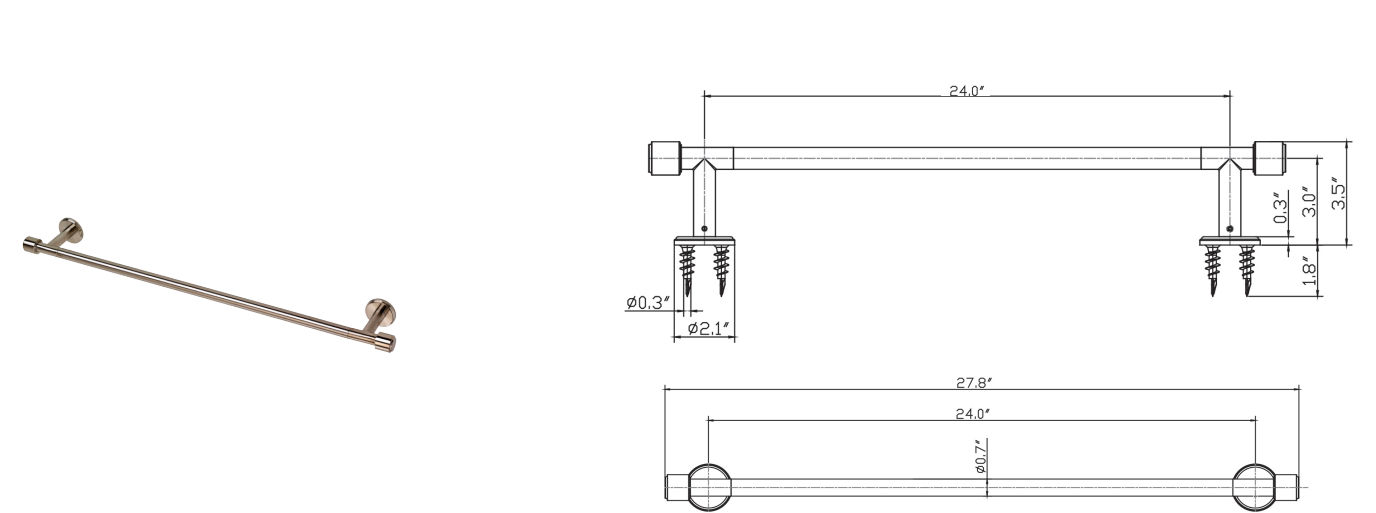

SERIES 15

PRODUCT DESCRIPTION

24" Towel Bar
Product #: 15-66