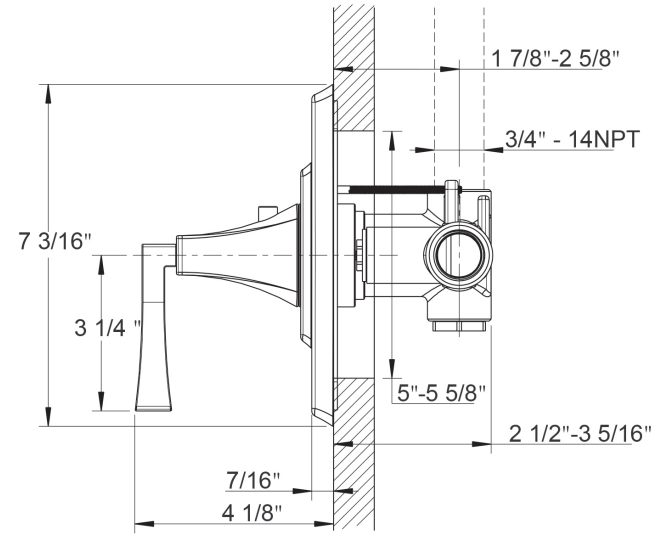

SERIES 14

PRODUCT DESCRIPTION

Thermostatic Valve Trim
Product #: 14-16-T

AVAILABLE FINISHES:

- Polished Chrome (14-16-T-PC)
- Polished Nickel (14-16-T-PN)
- Satin Nickel (14-16-T-SN)
- Bronze (14-16-T-BZ)

This trim set requires valve:
TH-RGH