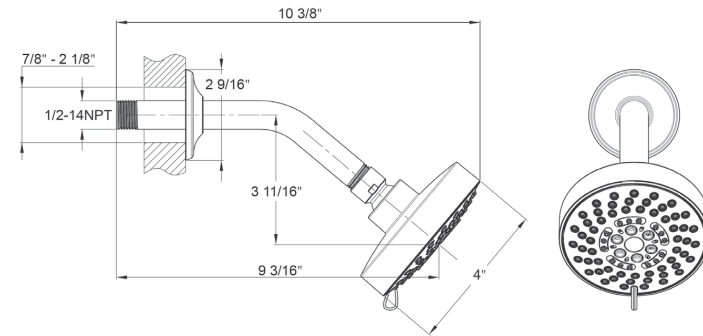

SERIES 17

PRODUCT DESCRIPTION

Shower Head Product #: 17-21

AVAILABLE FINISHES:

- Polished Chrome (17-21-PC)
- Polished Nickel (17-21-PN)
- Satin Nickel (17-21-SN)
- Bronze (17-21-BZ)