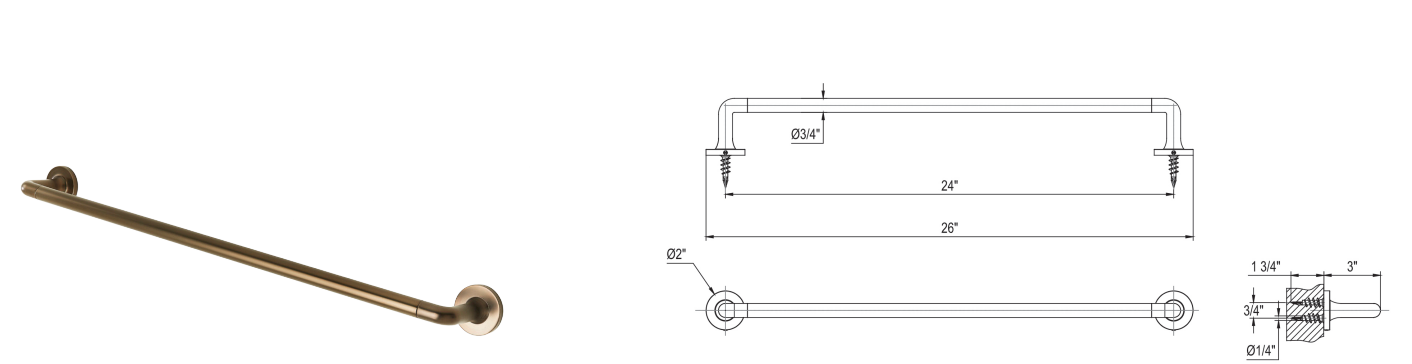

24 in Towel Bar
Product #: 17-66

AVAILABLE FINISHES:

- Polished Chrome (17-66-PC)
- Polished Nickel (17-66-PN)
- Satin Nickel (17-66-SN)
- Bronze (17-66-BZ)