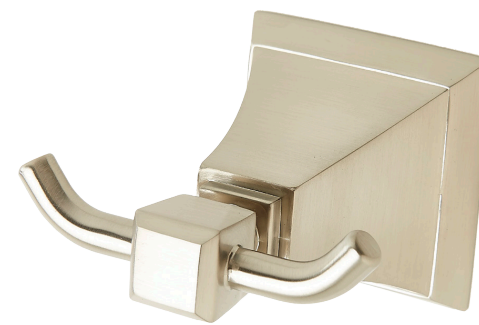

This trim set requires valve:
PBS-RGH

SERIES 14

PRODUCT DESCRIPTION

Shower Head Product #: 14-21

AVAILABLE FINISHES:

- Polished Chrome (14-21-PC)
- Polished Nickel (14-21-PN)
- Satin Nickel (14-21-SN)
- Bronze (14-21-BZ)

Slide Bar with Hand Shower Product #: 14-31

AVAILABLE FINISHES:

- Polished Chrome (14-31-PC)
- Polished Nickel (14-31-PN)
- Satin Nickel (14-31-SN)
- Bronze (14-31-BZ)

SERIES 14

PRODUCT DESCRIPTION

Single Supply Floor Tub Filler Product #: 14-05

AVAILABLE FINISHES:

- Polished Chrome (14-05-PC)
- Polished Nickel (14-05-PN)
- Satin Nickel (14-05-SN)
- Bronze (14-05-BZ)

Double Robe Hook Product #: 14-51

AVAILABLE FINISHES:

- Polished Chrome (14-51-PC)
- Polished Nickel (14-51-PN)
- Satin Nickel (14-51-SN)
- Bronze (14-51-BZ)