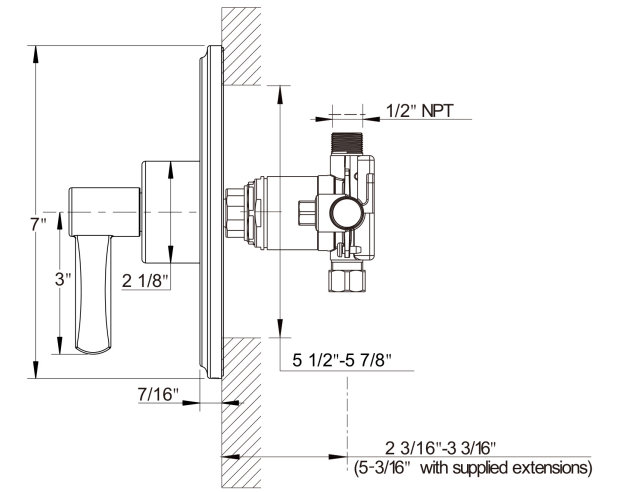

SERIES 15

PRODUCT DESCRIPTION

Pressure Balance Shower Trim Plate and Handle
Product #: 15-15P-T