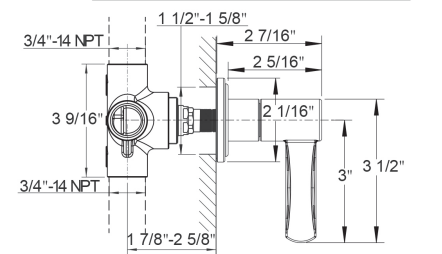

With DIV-RGH, 2 Function Diverter

AVAILABLE FINISHES:

- Polished Chrome (15-17-T-PC)
- Polished Nickel (15-17-T-PN)
- Satin Nickel (15-17-T-SN)

This trim set requires valve:
**VC-RGH, DIV-RGH,
or 3DV-RGH**