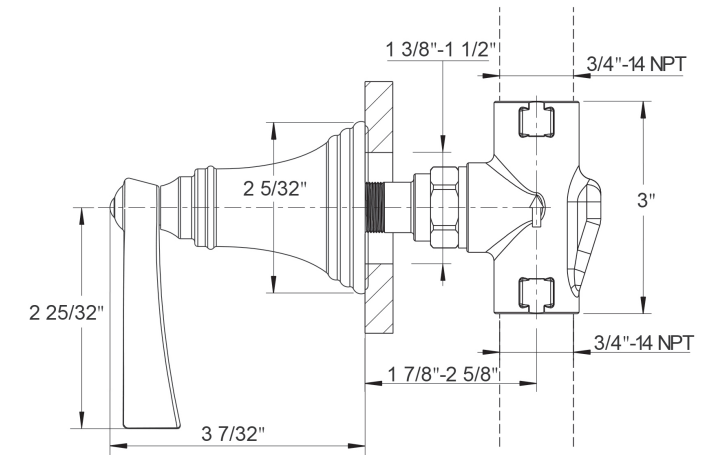

AVAILABLE FINISHES:

- Polished Chrome (11-20-T-PC)
- Polished Nickel (11-20-T-PN)
- Satin Nickel (11-20-T-SN)
- Bronze (11-20-T-BZ)

This trim set requires valve:
TH2-RGH

Volume Control & Diverter Trim
Product #: 11-17-T