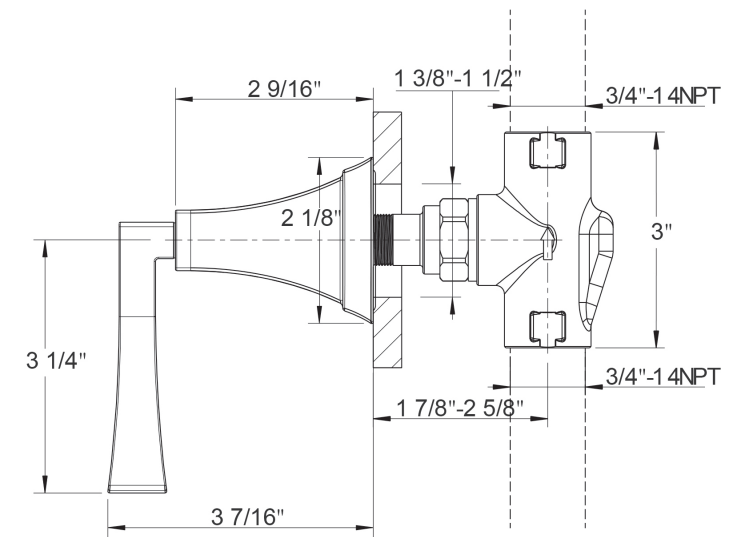

Volume Control & Diverter Trim
Product #: 14-17-T

AVAILABLE FINISHES:

- Polished Chrome (14-17-T-PC)
- Polished Nickel (14-17-T-PN)
- Satin Nickel (14-17-T-SN)
- Bronze (14-17-T-BZ)

This trim set requires valve:
VC-RGH, DIV-RGH, or 3DV-RGH