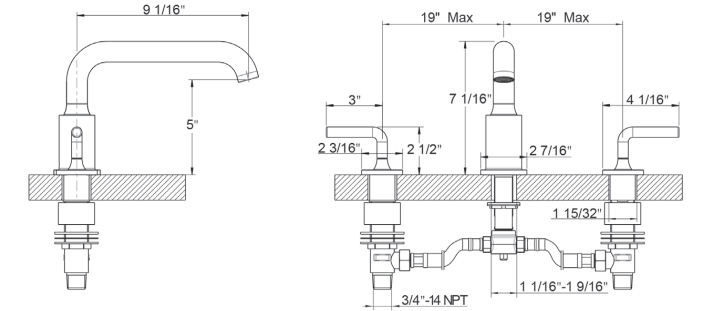

SERIES 17

PRODUCT DESCRIPTION

Roman Tub Faucet Product #: 17-02-T

AVAILABLE FINISHES:

- Polished Chrome (17-02-T-PC)
- Polished Nickel (17-02-T-PN)
- Satin Nickel (17-02-T-SN)
- Bronze (17-02-T-BZ)

This trim set requires valve:
DT-S-RGH