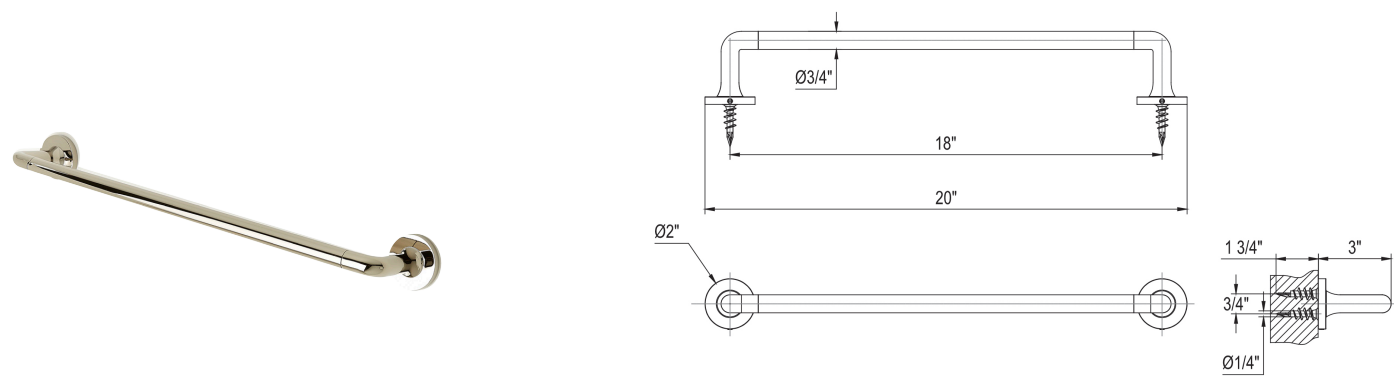

18in Towel Bar
Product #: 17-65

AVAILABLE FINISHES:

- Polished Chrome (17-65-PC)
- Polished Nickel (17-65-PN)
- Satin Nickel (17-65-SN)
- Bronze (17-65-BZ)