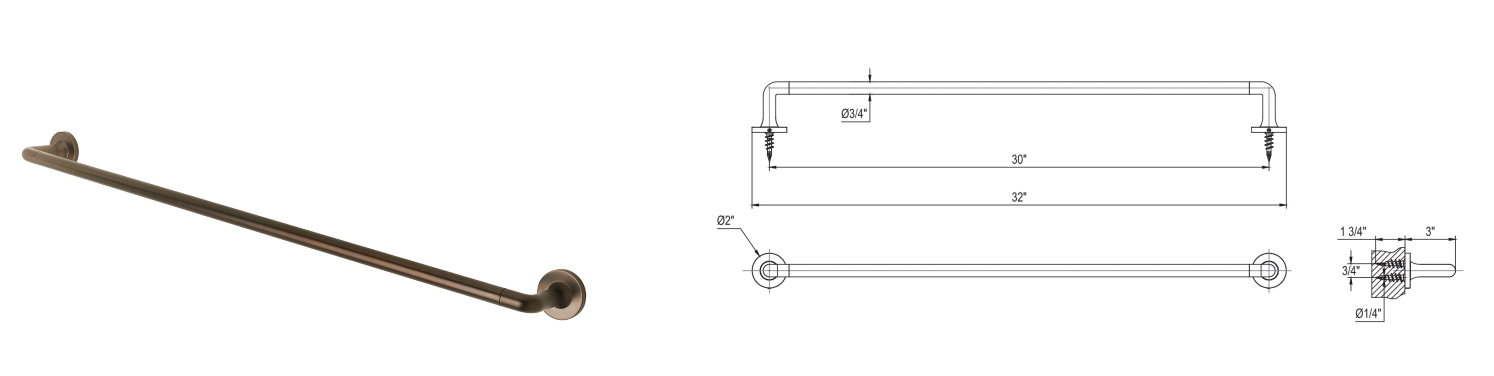

30 in Towel Bar
Product #: 17-67

AVAILABLE FINISHES:

- Polished Chrome (17-67-PC)
- Polished Nickel (17-67-PN)
- Satin Nickel (17-67-SN)
- Bronze (17-67-BZ)