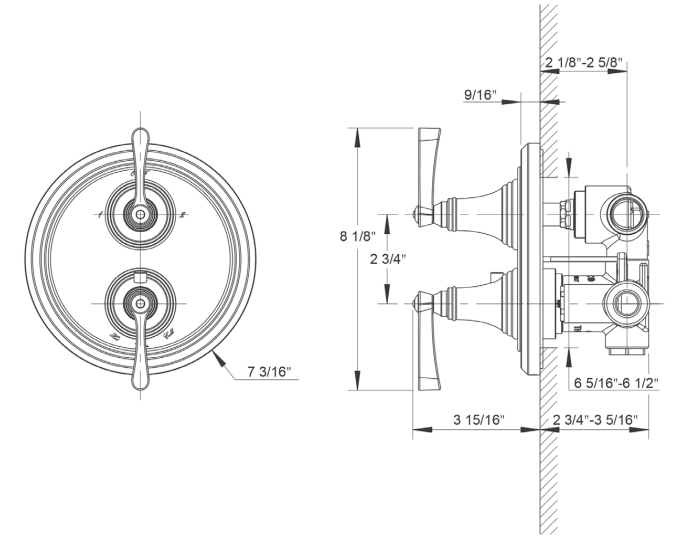

SERIES 11

PRODUCT DESCRIPTION

Dual Control Thermostatic with Diverter and Volume Control Valve Trim
Product #: 11-20-T