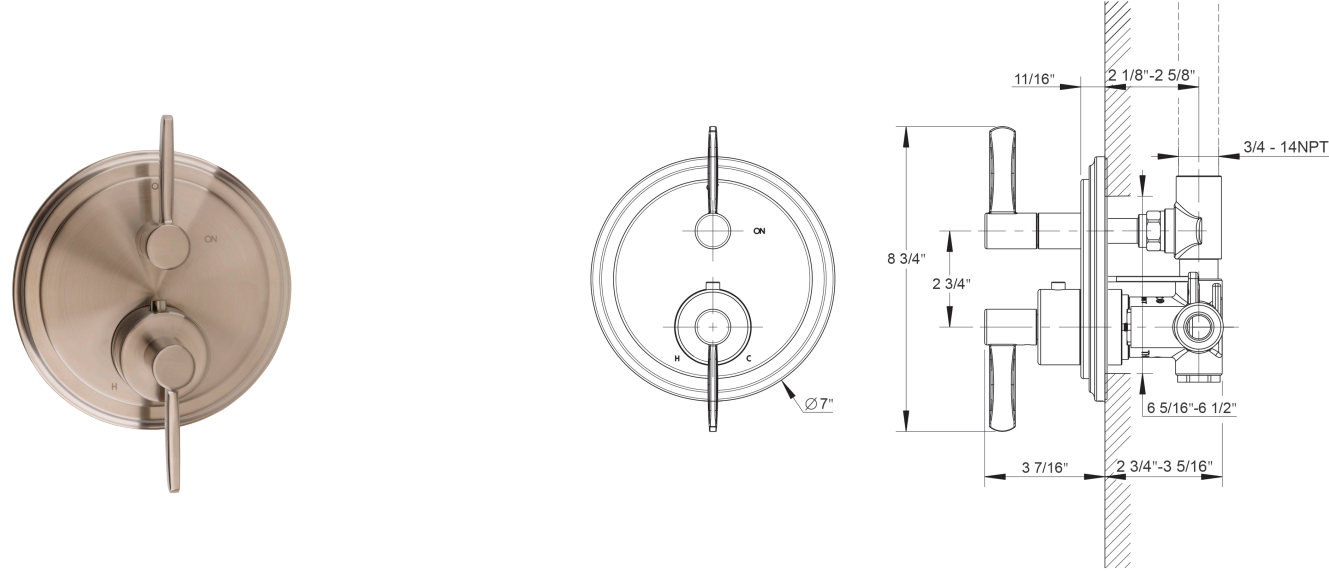

SERIES 15

PRODUCT DESCRIPTION

Dual Control Thermostatic with Volume Control Valve Trim Product #: 15-19-T

AVAILABLE FINISHES:

- Polished Chrome (15-19-T-PC)
- Polished Nickel (15-19-T-PN)
- Satin Nickel (15-19-T-SN)

This trim set requires valve:
TH1-RGH