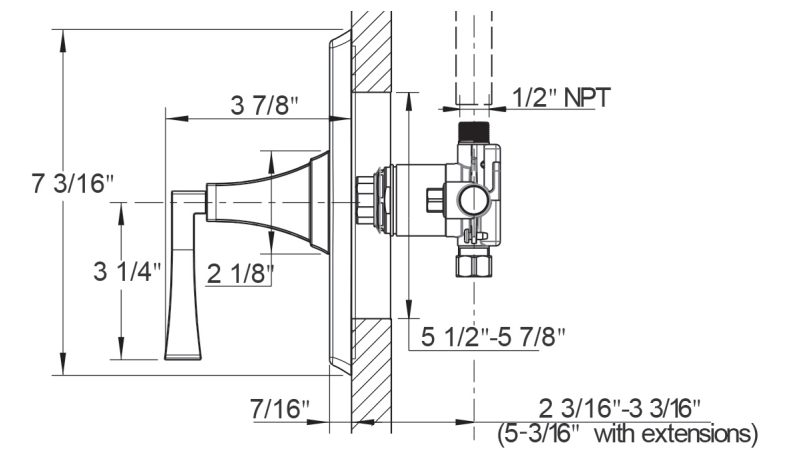

Pressure Balance Shower Trim Plate and Handle
Product #: 14-15P-T

AVAILABLE FINISHES:

- Polished Chrome (14-15P-T-PC)
- Polished Nickel (14-15P-T-PN)
- Satin Nickel (14-15P-T-SN)
- Bronze (14-15P-T-BZ)

This trim set requires valve:
PBS-RGH