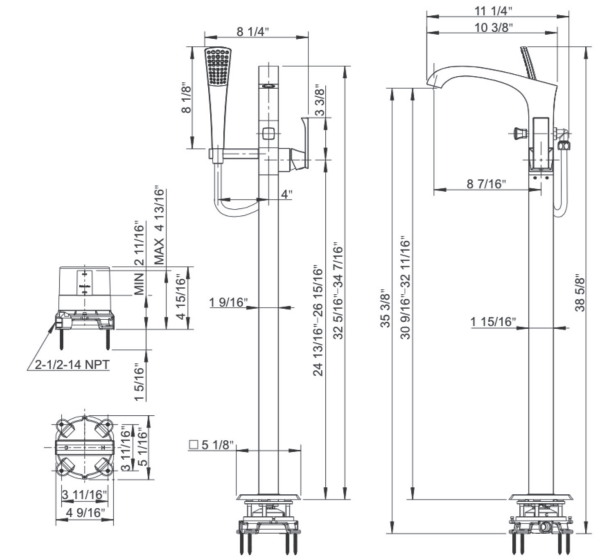

SERIES 14

PRODUCT DESCRIPTION

Single Supply Floor Tub Filler Product #: 14-05

AVAILABLE FINISHES:

- Polished Chrome (14-05-PC)
- Polished Nickel (14-05-PN)
- Satin Nickel (14-05-SN)
- Bronze (14-05-BZ)