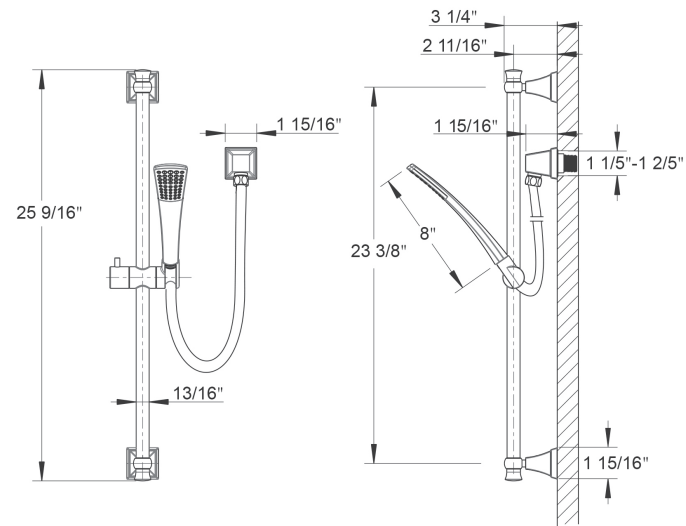

Slide Bar with Hand Shower Product #: 14-31

AVAILABLE FINISHES:

- Polished Chrome (14-31-PC)
- Polished Nickel (14-31-PN)
- Satin Nickel (14-31-SN)
- Bronze (14-31-BZ)