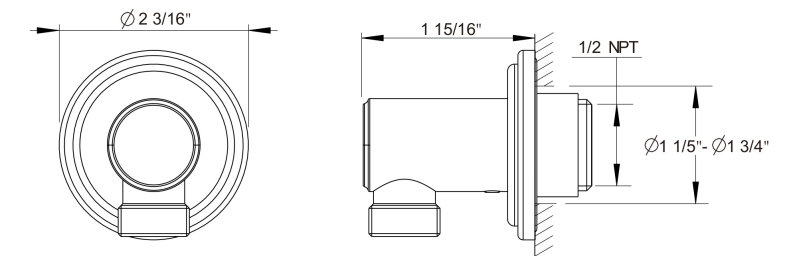

SERIES 15

PRODUCT DESCRIPTION

Slide Bar
Product #: 15-32

AVAILABLE FINISHES:

- Polished Chrome (15-32-PC)
- Polished Nickel (15-32-PN)
- Satin Nickel (15-32-SN)

Wall Outlet
Product #: 15-33

AVAILABLE FINISHES: