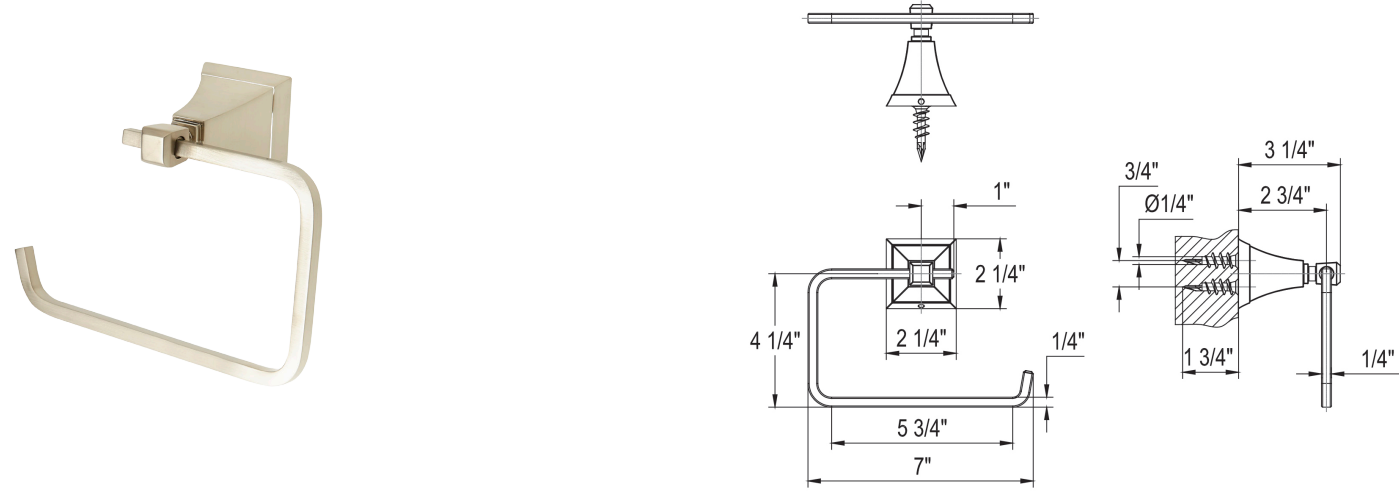

Paper holder / Towel Ring
Product #: 14-58

AVAILABLE FINISHES:

- Polished Chrome (14-58-T-PC)
- Polished Nickel (14-58-T-PN)
- Satin Nickel (14-58-T-SN)
- Bronze (14-58-T-BZ)