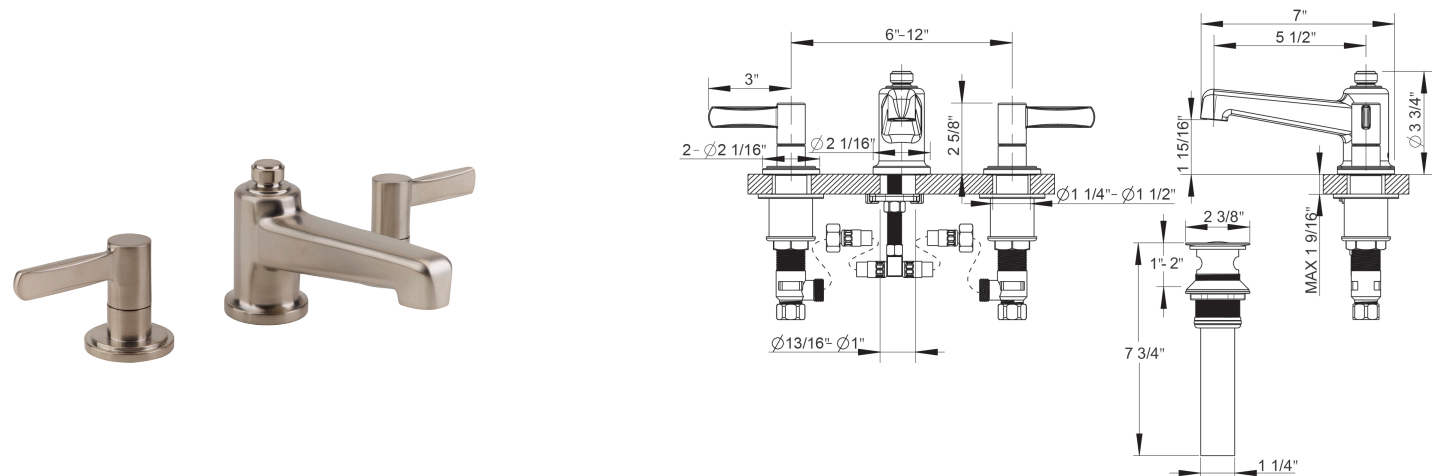

Widespread Lavatory Faucet Product #: 15-08

AVAILABLE FINISHES:

- Polished Chrome (15-08-PC)
- Polished Nickel (15-08-PN)
- Satin Nickel (15-08-SN)