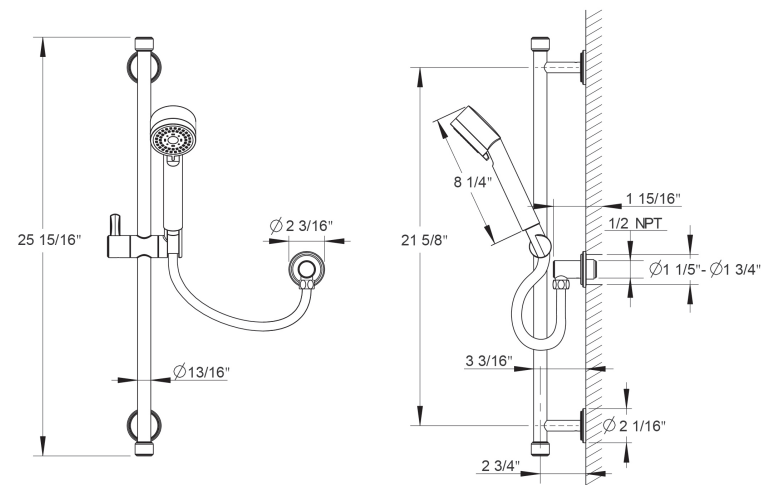

This trim set requires valve:
PBS-RGH

Shower Head
Product #: 15-21

AVAILABLE FINISHES:

- Polished Chrome (15-21-PC)
- Polished Nickel (15-21-PN)
- Satin Nickel (15-21-SN)

SERIES 15

PRODUCT DESCRIPTION

Slide Bar with Hand Shower
Product #: 15-31