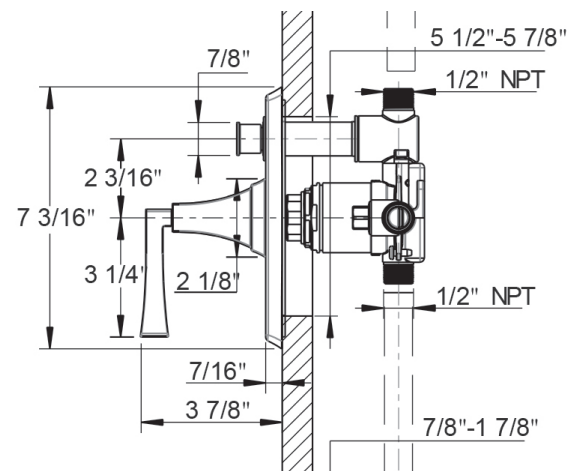

This trim set requires valve:
PBTS-RGH

Pressure Balance Tub and Shower Trim Plate and Handle
Product #: 14-14P-T

AVAILABLE FINISHES:

- Polished Chrome (14-14P-T-PC)
- Polished Nickel (14-14P-T-PN)
- Satin Nickel (14-14P-T-SN)
- Bronze (14-14P-T-BZ)